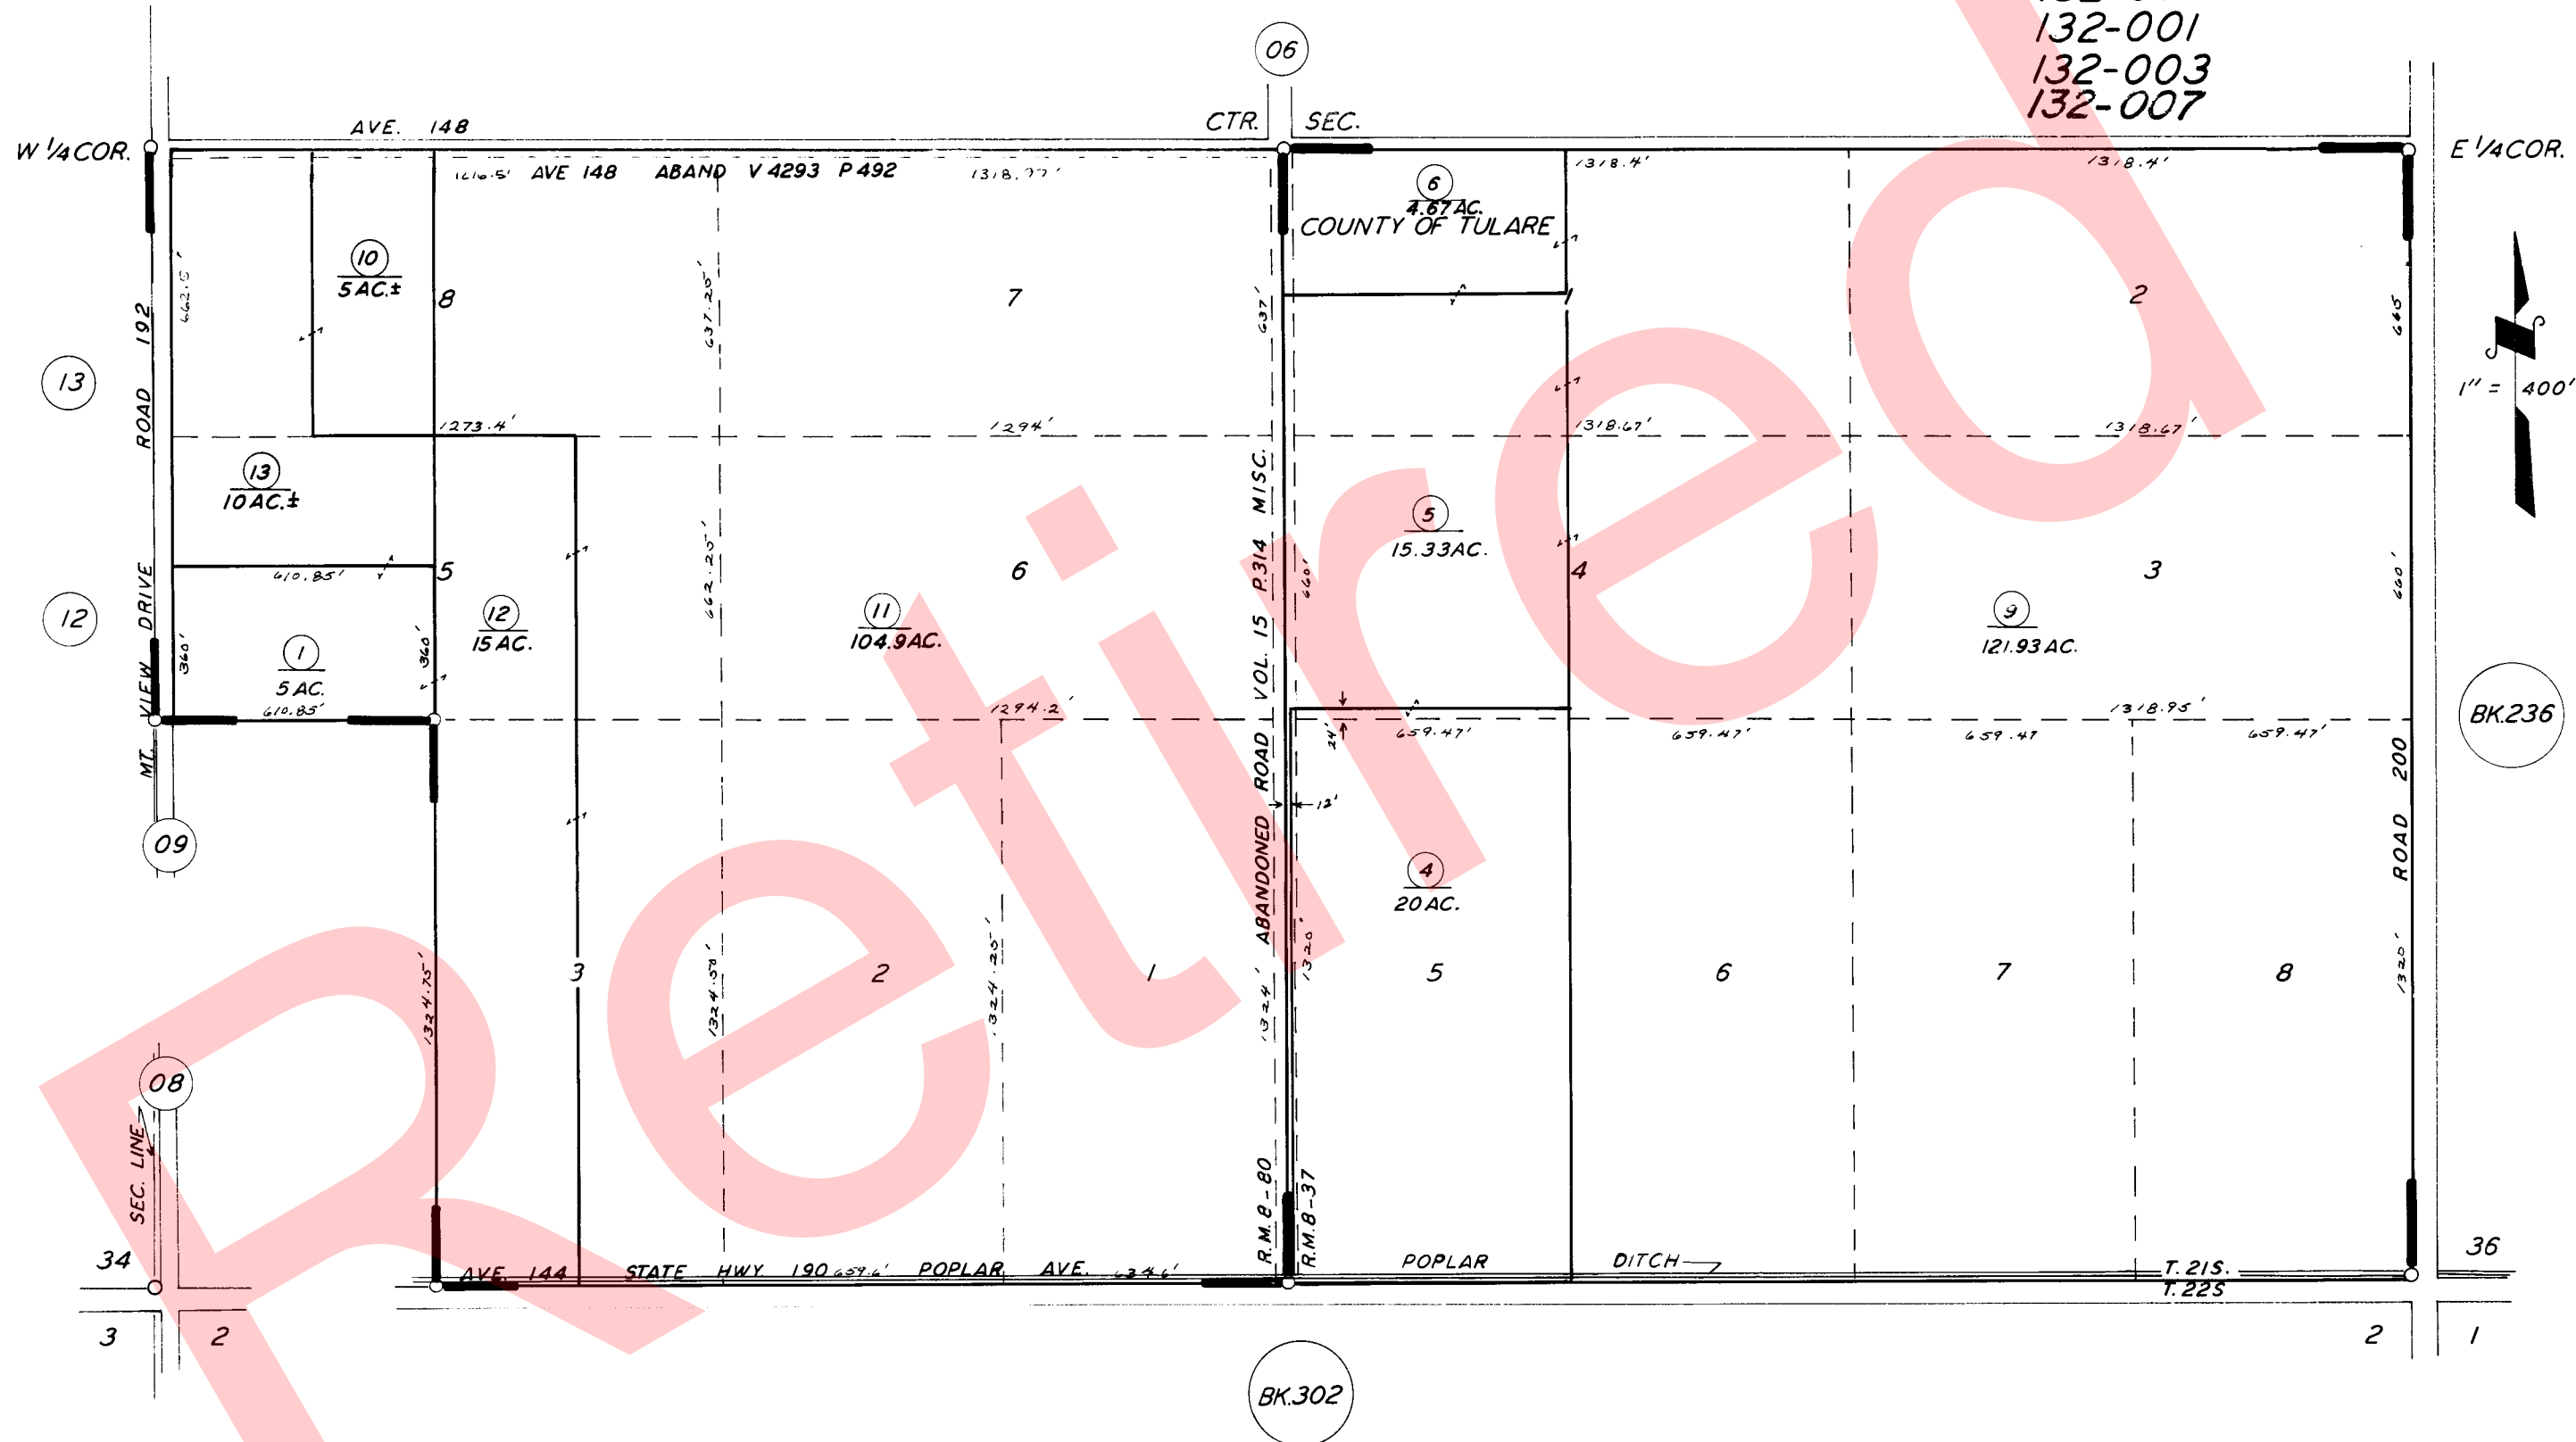

TAX CODE AREA **237-07**
132-002
132-004
132-001
132-003
132-007

POR. KATIE E. WOODS TRACT
POR. FERGUSON TRACT

R.M. 8-80.
R.M. 8-37

ASSESSOR'S MAPS BK. 237, PG. 07.
COUNTY OF TULARE, CALIF.

NOTE - ASSESSOR'S BLOCK NUMBERS SHOWN IN ELLIPSES
ASSESSOR'S PARCEL NUMBERS SHOWN IN CIRCLES