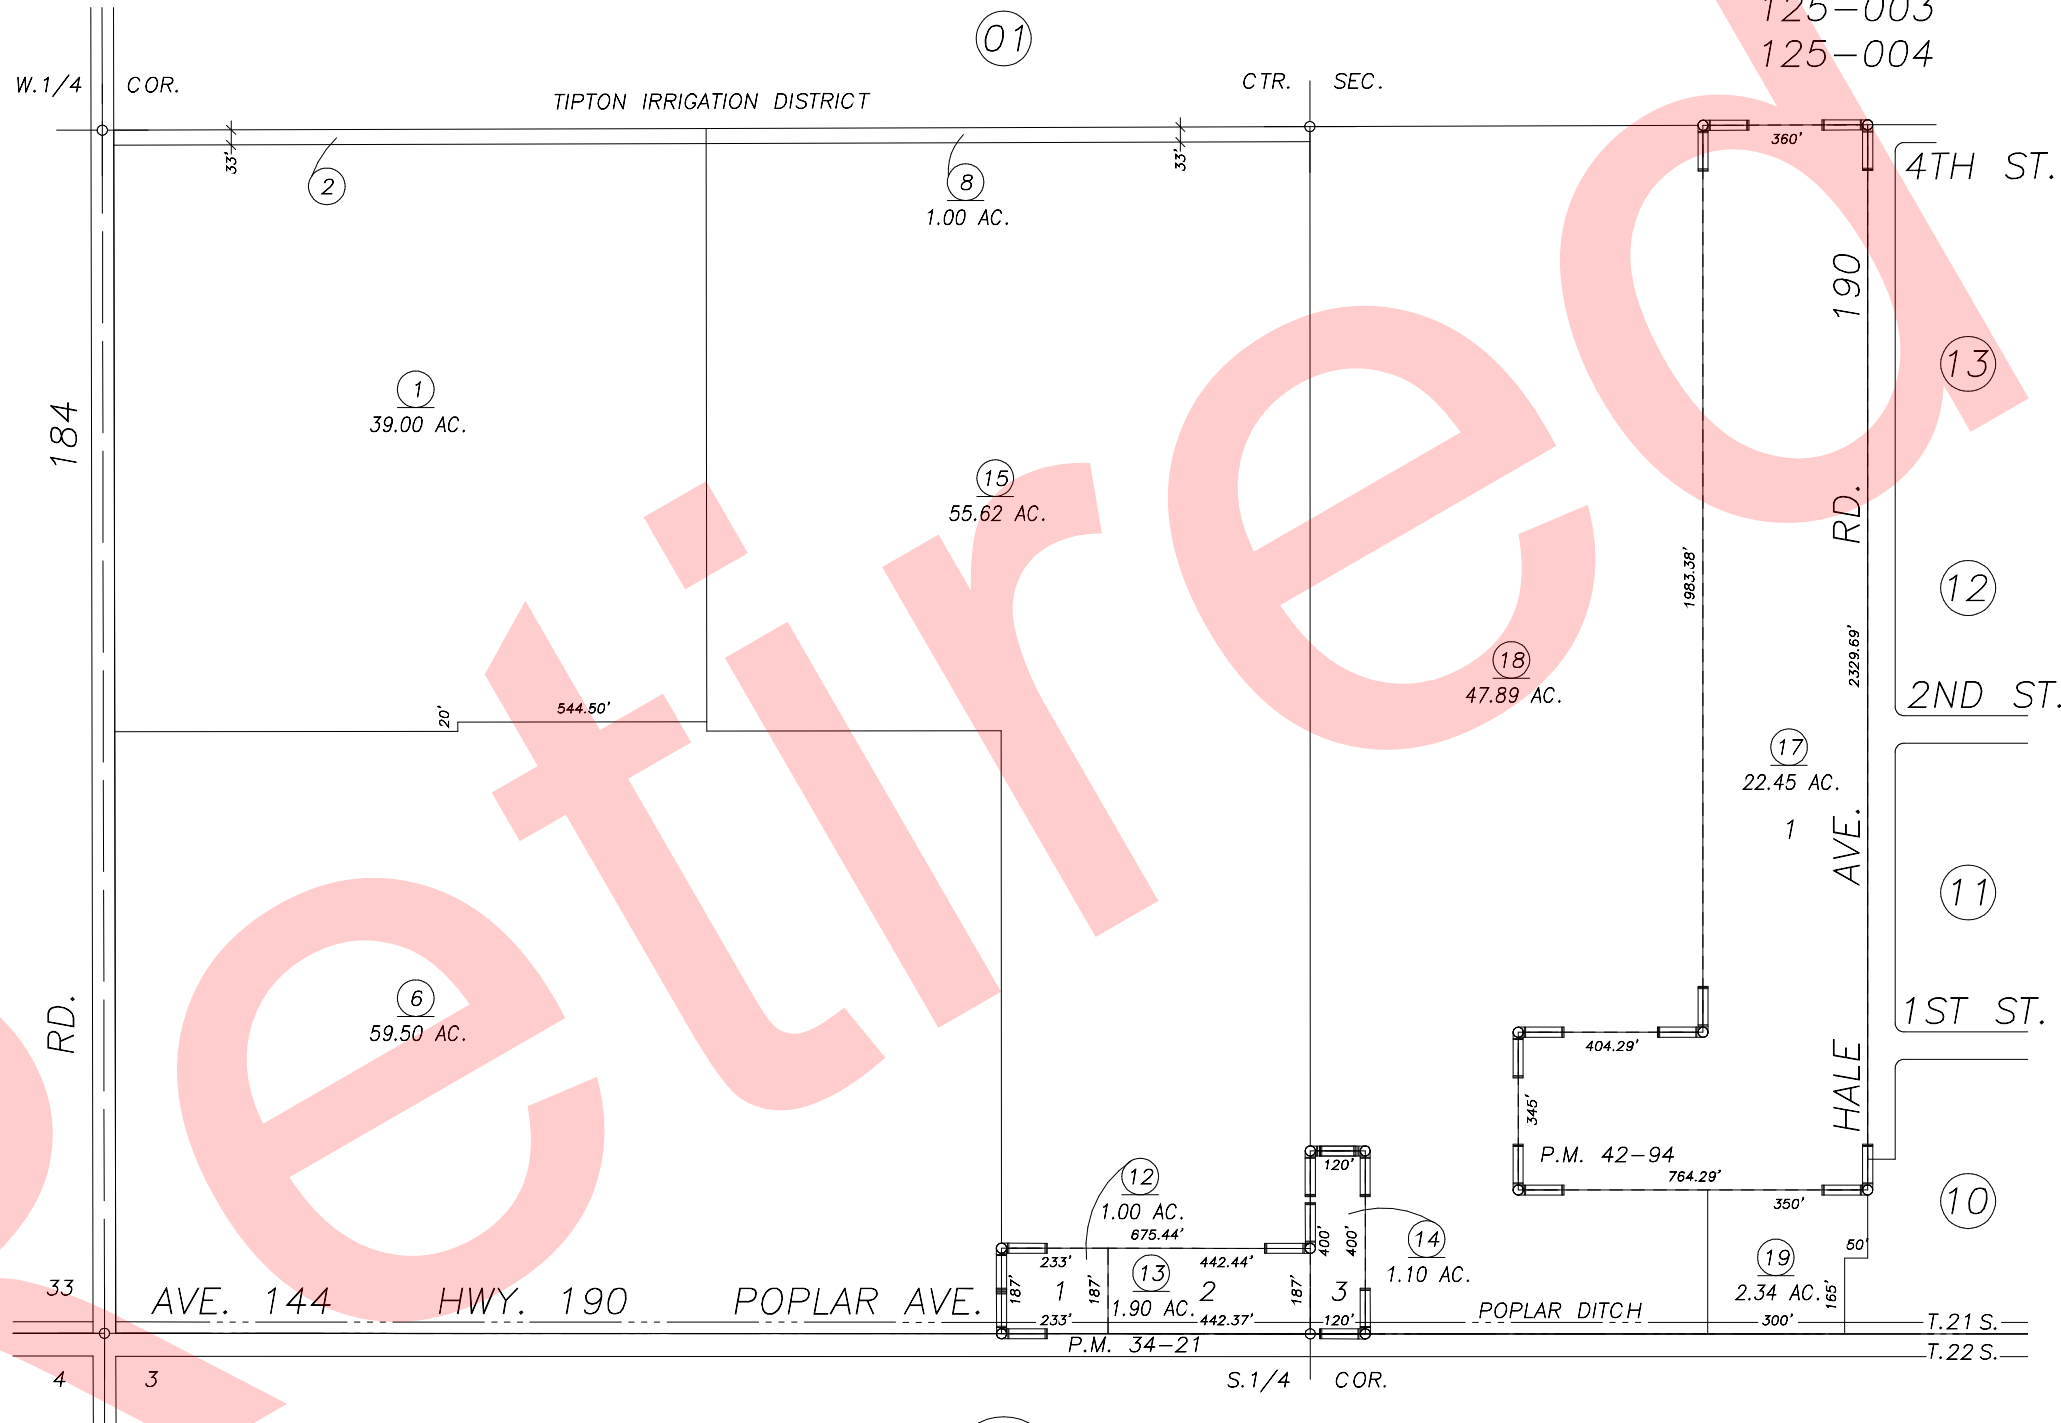

POR. S 1/2 SECTION 34, T.21S., R.26E., M.D.B. & M.

Tax Area Code 237-14

125-000
 125-001
 125-003
 125-004

Bk. 236

Bk. 300

P.M.	REVISION	DATE	BY
42-94		7/14/95	KPT

PARCEL MAP 3319, P.M. 34-21
 PARCEL MAP 4190, P.M. 42-94

ASSESSOR'S MAPS BK. 237 , PG. 14 .
 COUNTY OF TULARE, CALIF.

NOTE: Assessor's Block Numbers Shown in Ellipses
 Assessor's Parcel Numbers Shown in Circles

95/96