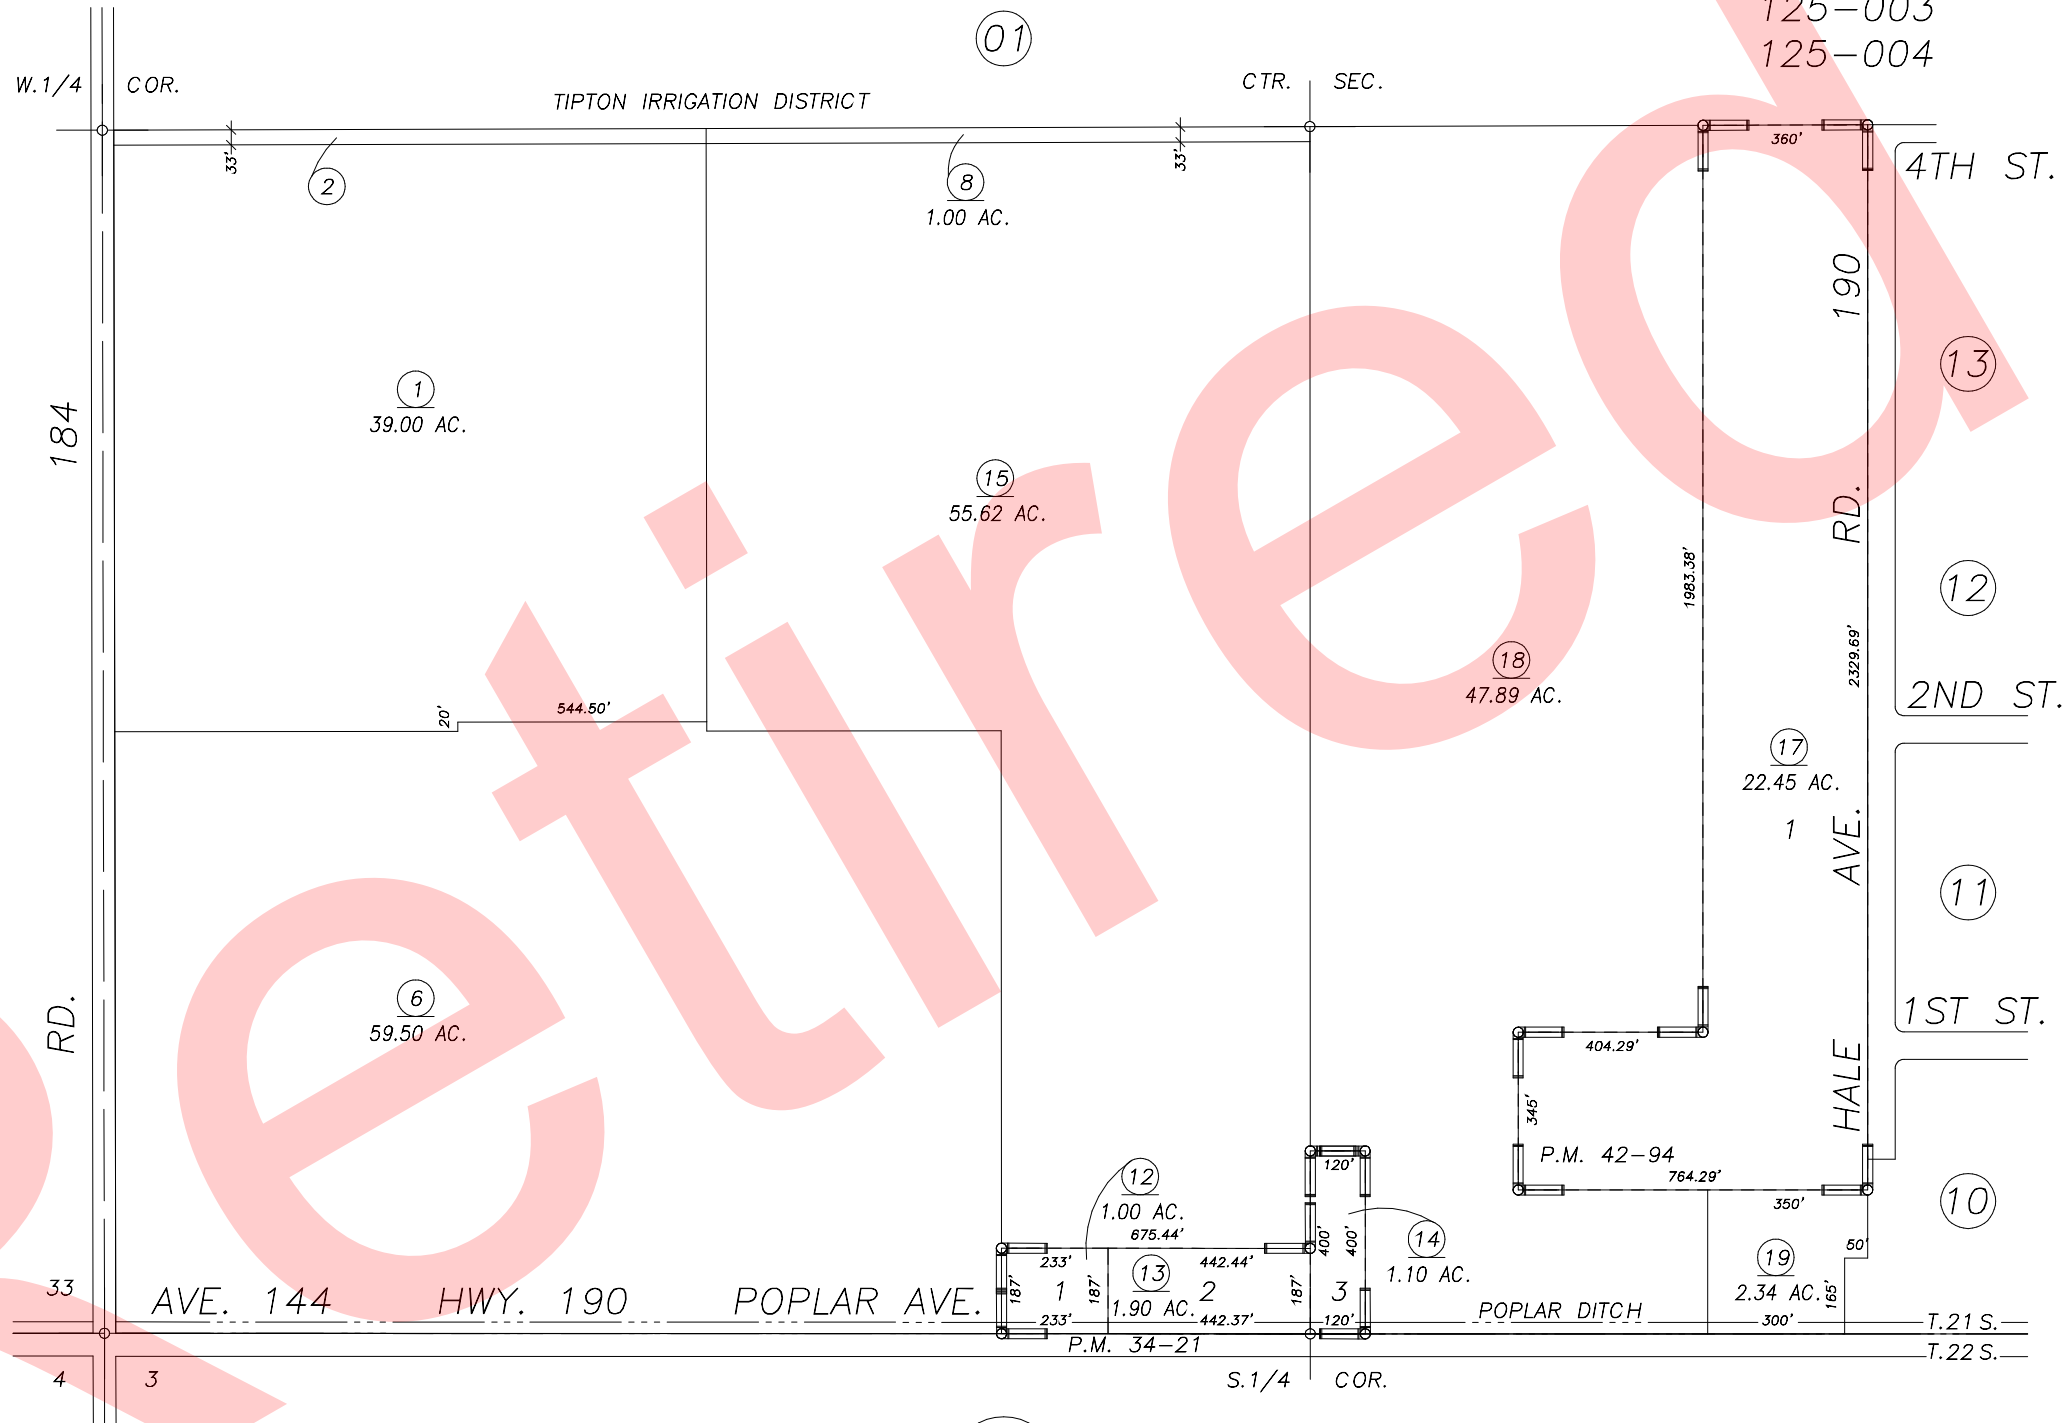

POR. S 1/2 SECTION 34, T.21S., R.26E., M.D.B. & M.

Tax Area Code 237-14

125-000  
 125-001  
 125-003  
 125-004

Bk. 236

Bk. 300

P.M.	REVISION	DATE	BY
42-94		7/14/95	KPT

PARCEL MAP 3319, P.M. 34-21  
 PARCEL MAP 4190, P.M. 42-94

ASSESSOR'S MAPS BK. 237 , PG. 14 .  
 COUNTY OF TULARE, CALIF.

NOTE: Assessor's Block Numbers Shown in Ellipses  
 Assessor's Parcel Numbers Shown in Circles

95/96