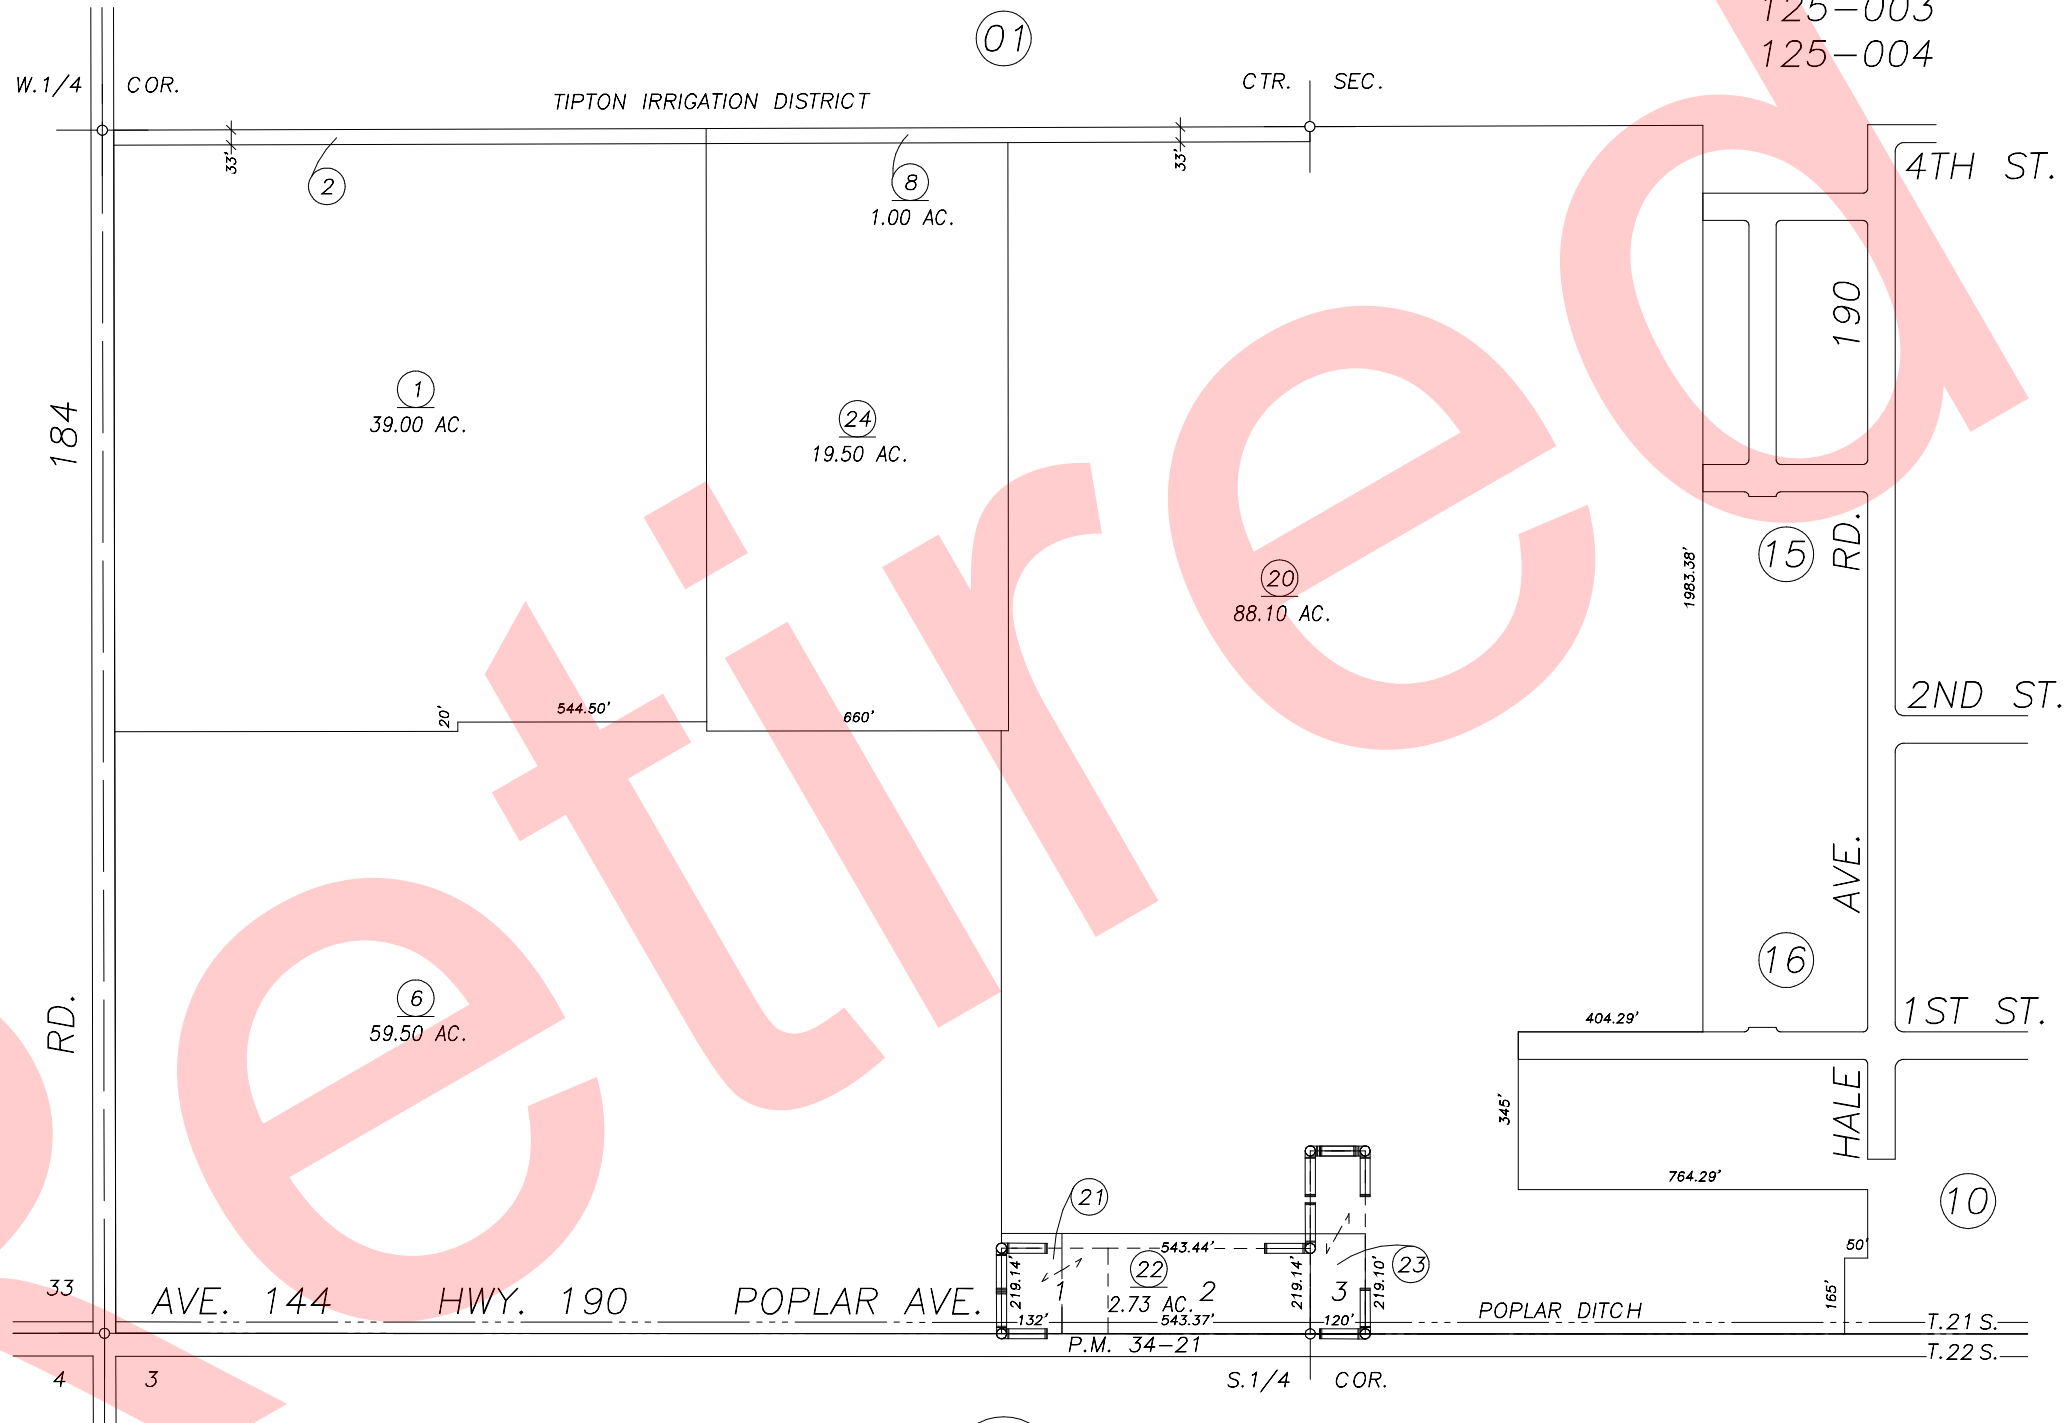

POR. S 1/2 SECTION 34, T.21S., R.26E., M.D.B. & M.

Tax Area Code 237-14

125-000
 125-001
 125-003
 125-004

R.M.	DATE	BY
37-15	10/17/95	KPT
REVISION		

PARCEL MAP 3319, P.M. 34-21

ASSESSOR'S MAPS BK. 237 , PG. 14 .
 COUNTY OF TULARE, CALIF.

NOTE: Assessor's Block Numbers Shown in Ellipses
 Assessor's Parcel Numbers Shown in Circles