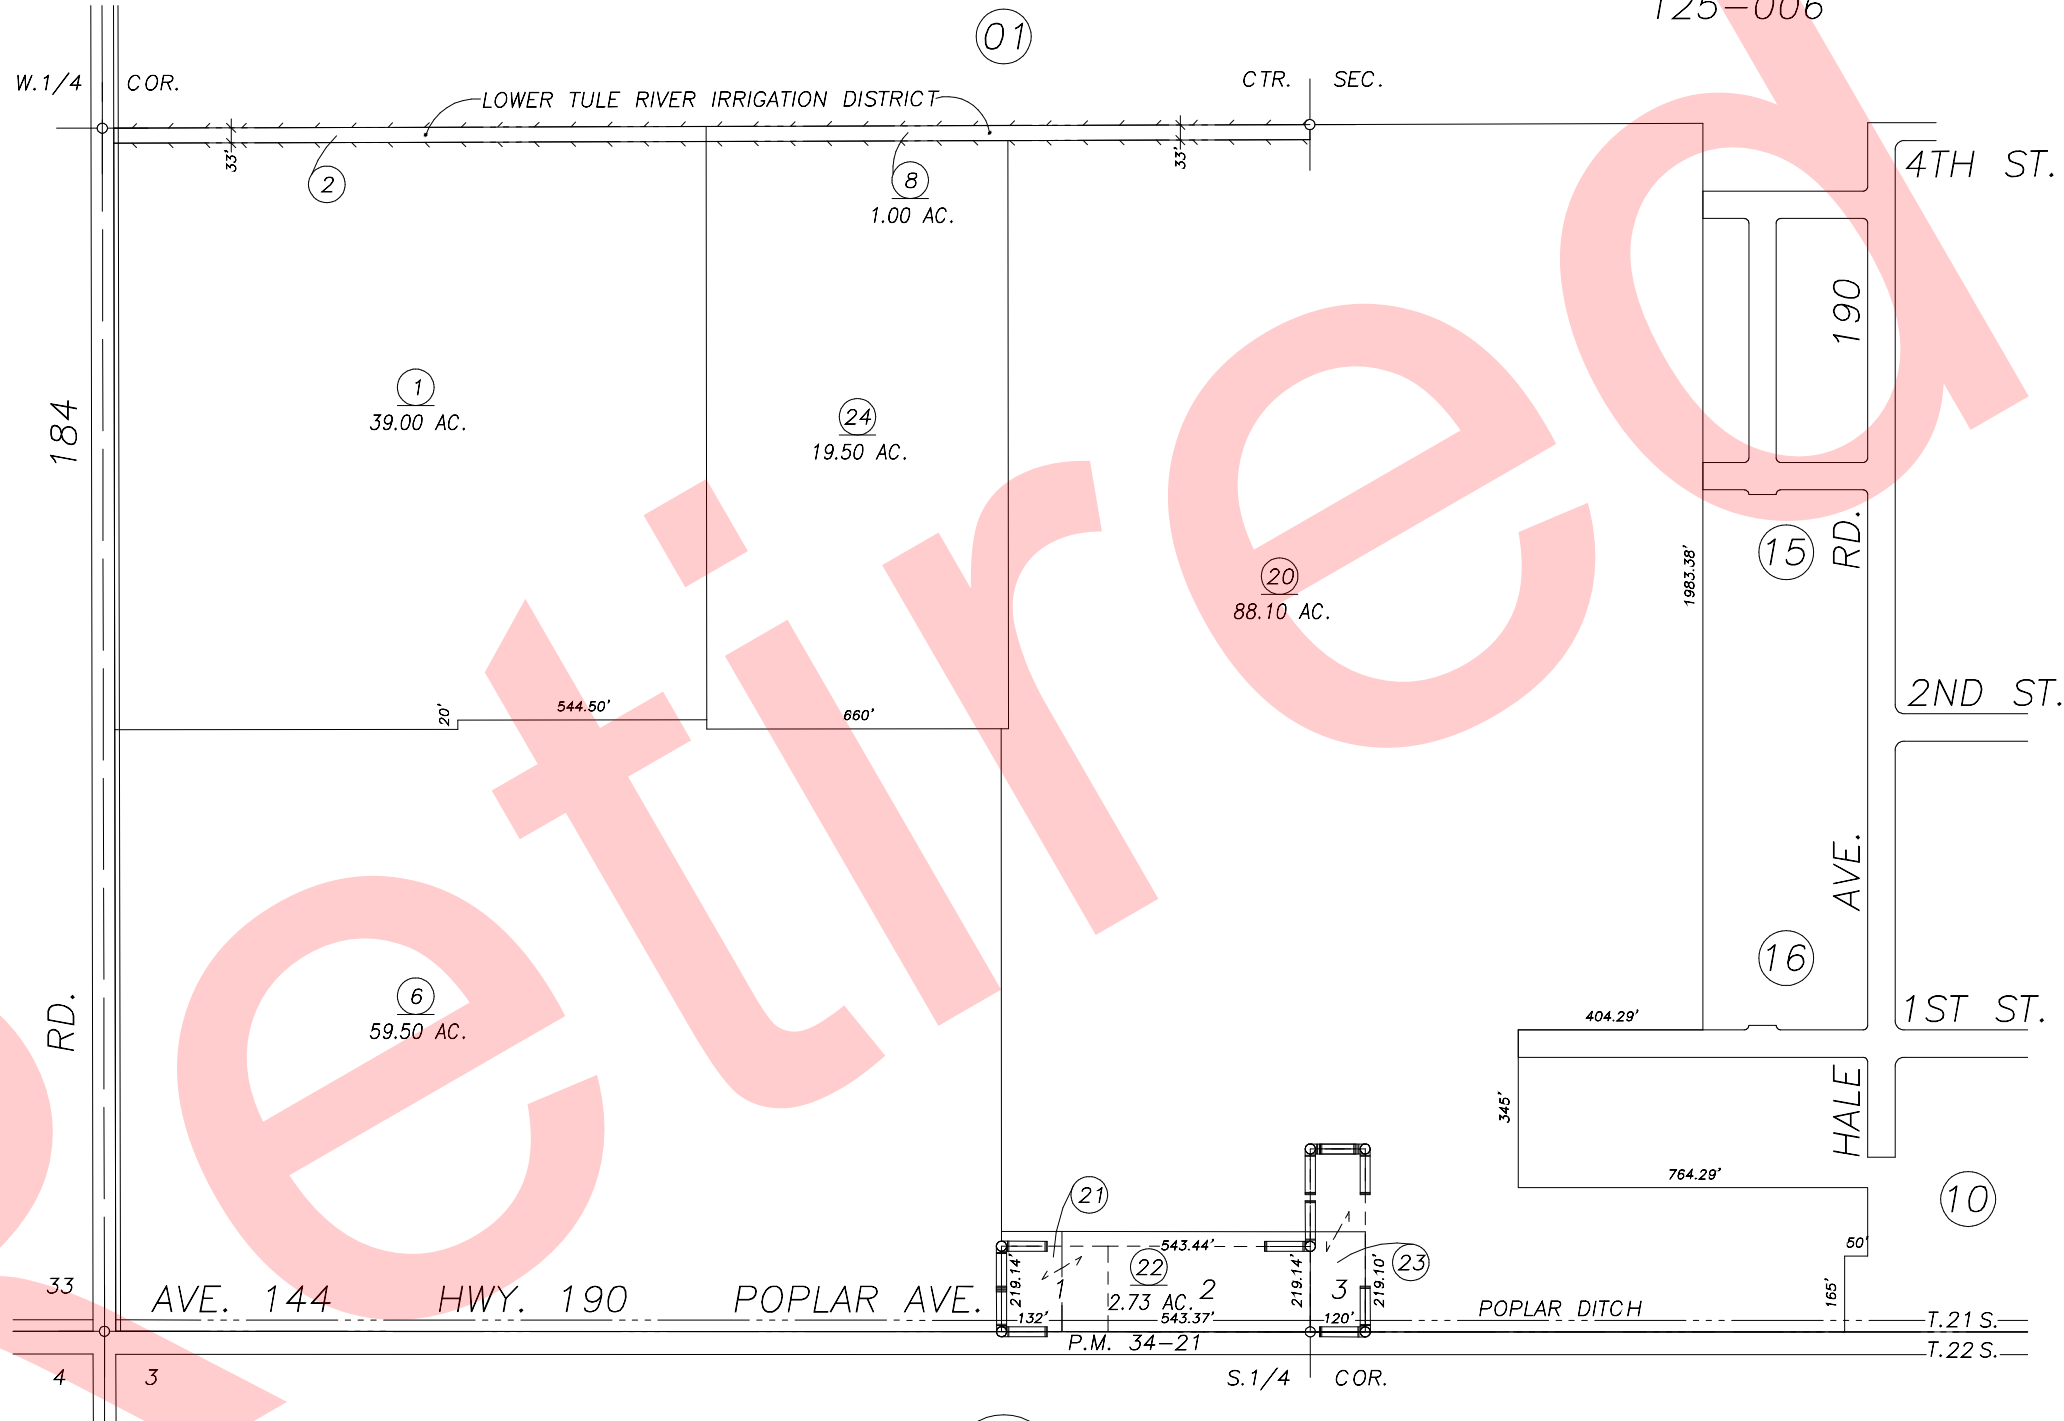

POR. S 1/2 SECTION 34, T.21S., R.26E., M.D.B. & M.

Tax Area Code 237-14
 125-000 125-001
 125-003 125-004
 125-006

TRA CHANGE	5/23/96	KPT	DATE	BY
REVISION				

PARCEL MAP 3319, P.M. 34-21

ASSESSOR'S MAPS BK. 237, PG. 14.
 COUNTY OF TULARE, CALIF.

NOTE: Assessor's Block Numbers Shown in Ellipses
 Assessor's Parcel Numbers Shown in Circles

96/97