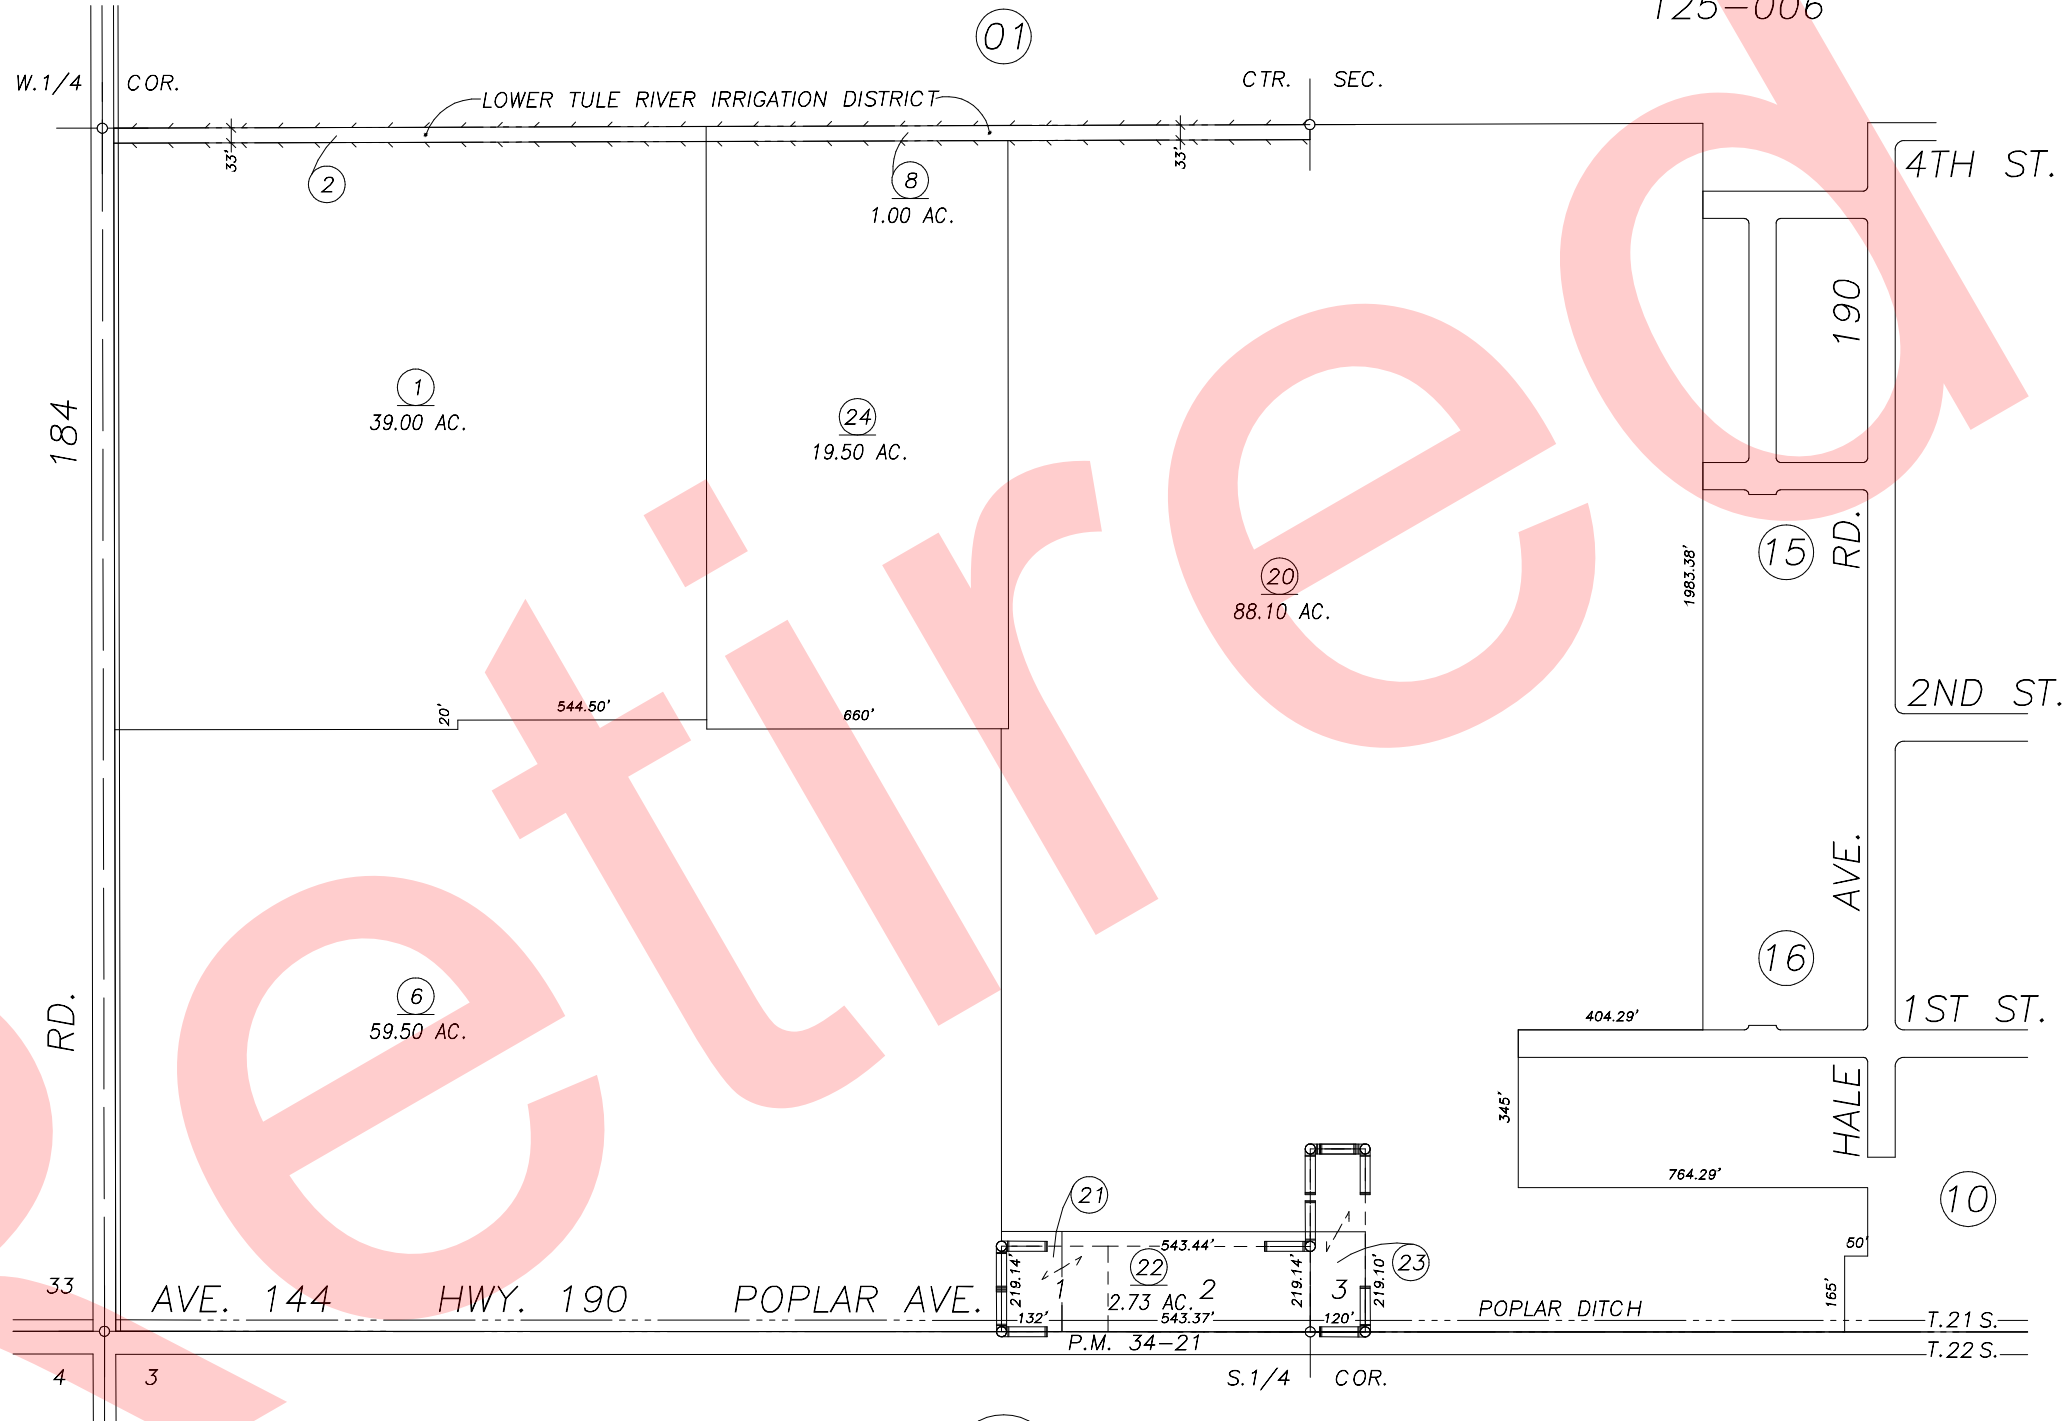

POR. S 1/2 SECTION 34, T.21S., R.26E., M.D.B. & M.

Tax Area Code 237-14
 125-000 125-001
 125-003 125-004
 125-006

TRA CHANGE	5/23/96	KPT	DATE	BY
REVISION				

PARCEL MAP 3319, P.M. 34-21

ASSESSOR'S MAPS BK. 237, PG. 14.
 COUNTY OF TULARE, CALIF.

NOTE: Assessor's Block Numbers Shown in Ellipses
 Assessor's Parcel Numbers Shown in Circles