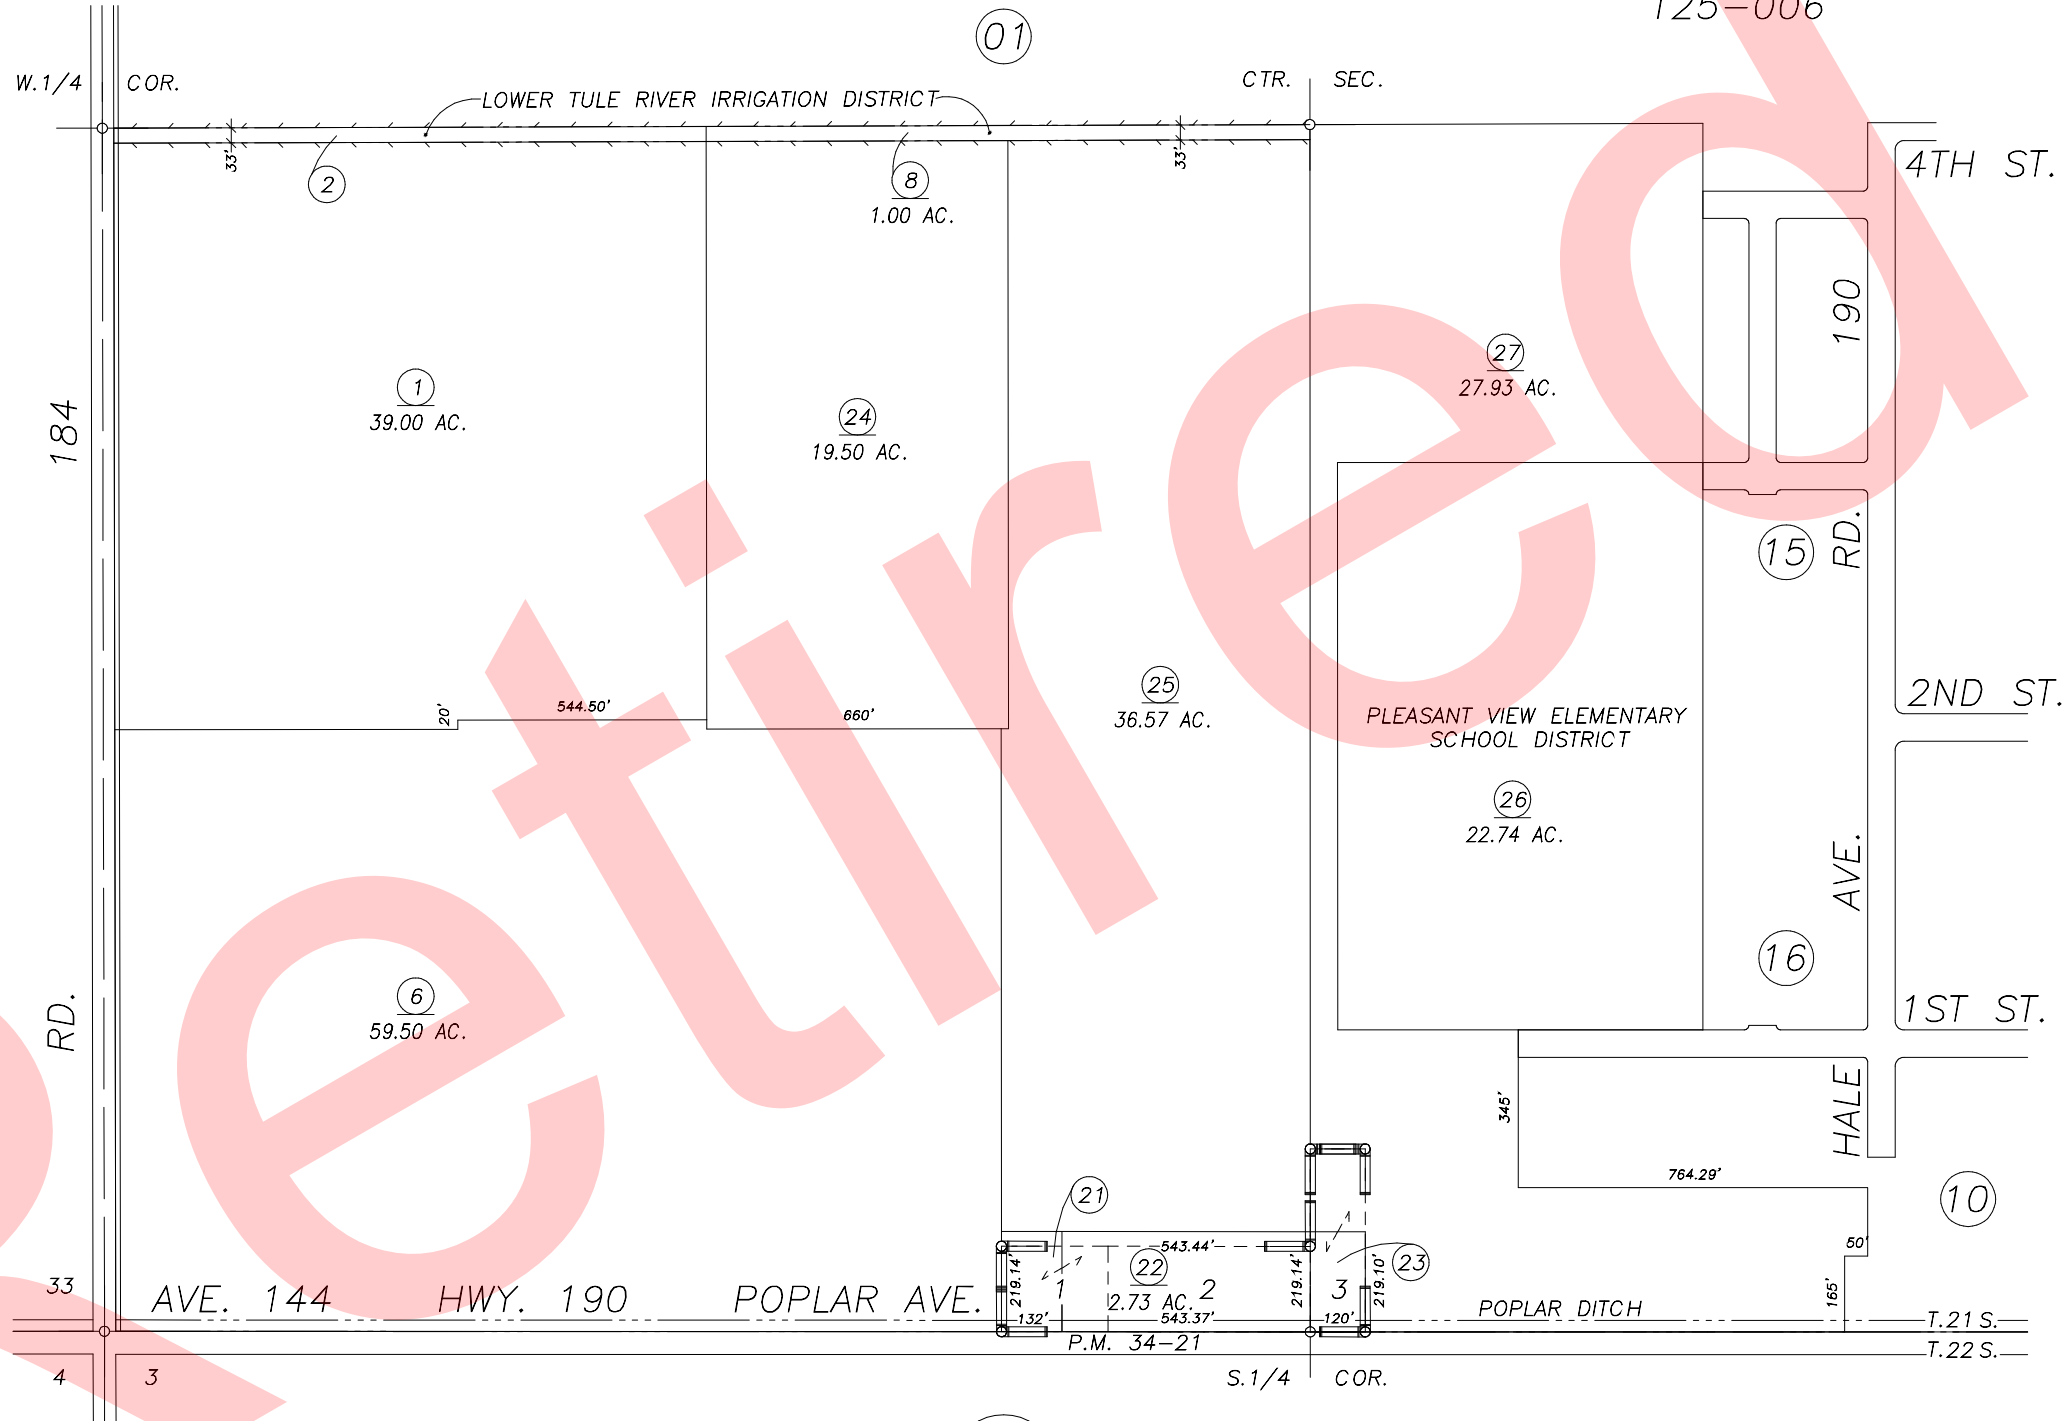

POR. S 1/2 SECTION 34, T.21S., R.26E., M.D.B. & M.

Tax Area Code 237-14
 125-000 125-001
 125-003 125-004
 125-006

Bk. 236

Bk. 300

DOC.	REVISION	DATE	KPT	BY
96-76590		1/15/97		

PARCEL MAP 3319, P.M. 34-21

ASSESSOR'S MAPS BK. 237 , PG. 14 .
 COUNTY OF TULARE, CALIF.

NOTE: Assessor's Block Numbers Shown in Ellipses
 Assessor's Parcel Numbers Shown in Circles

97/98