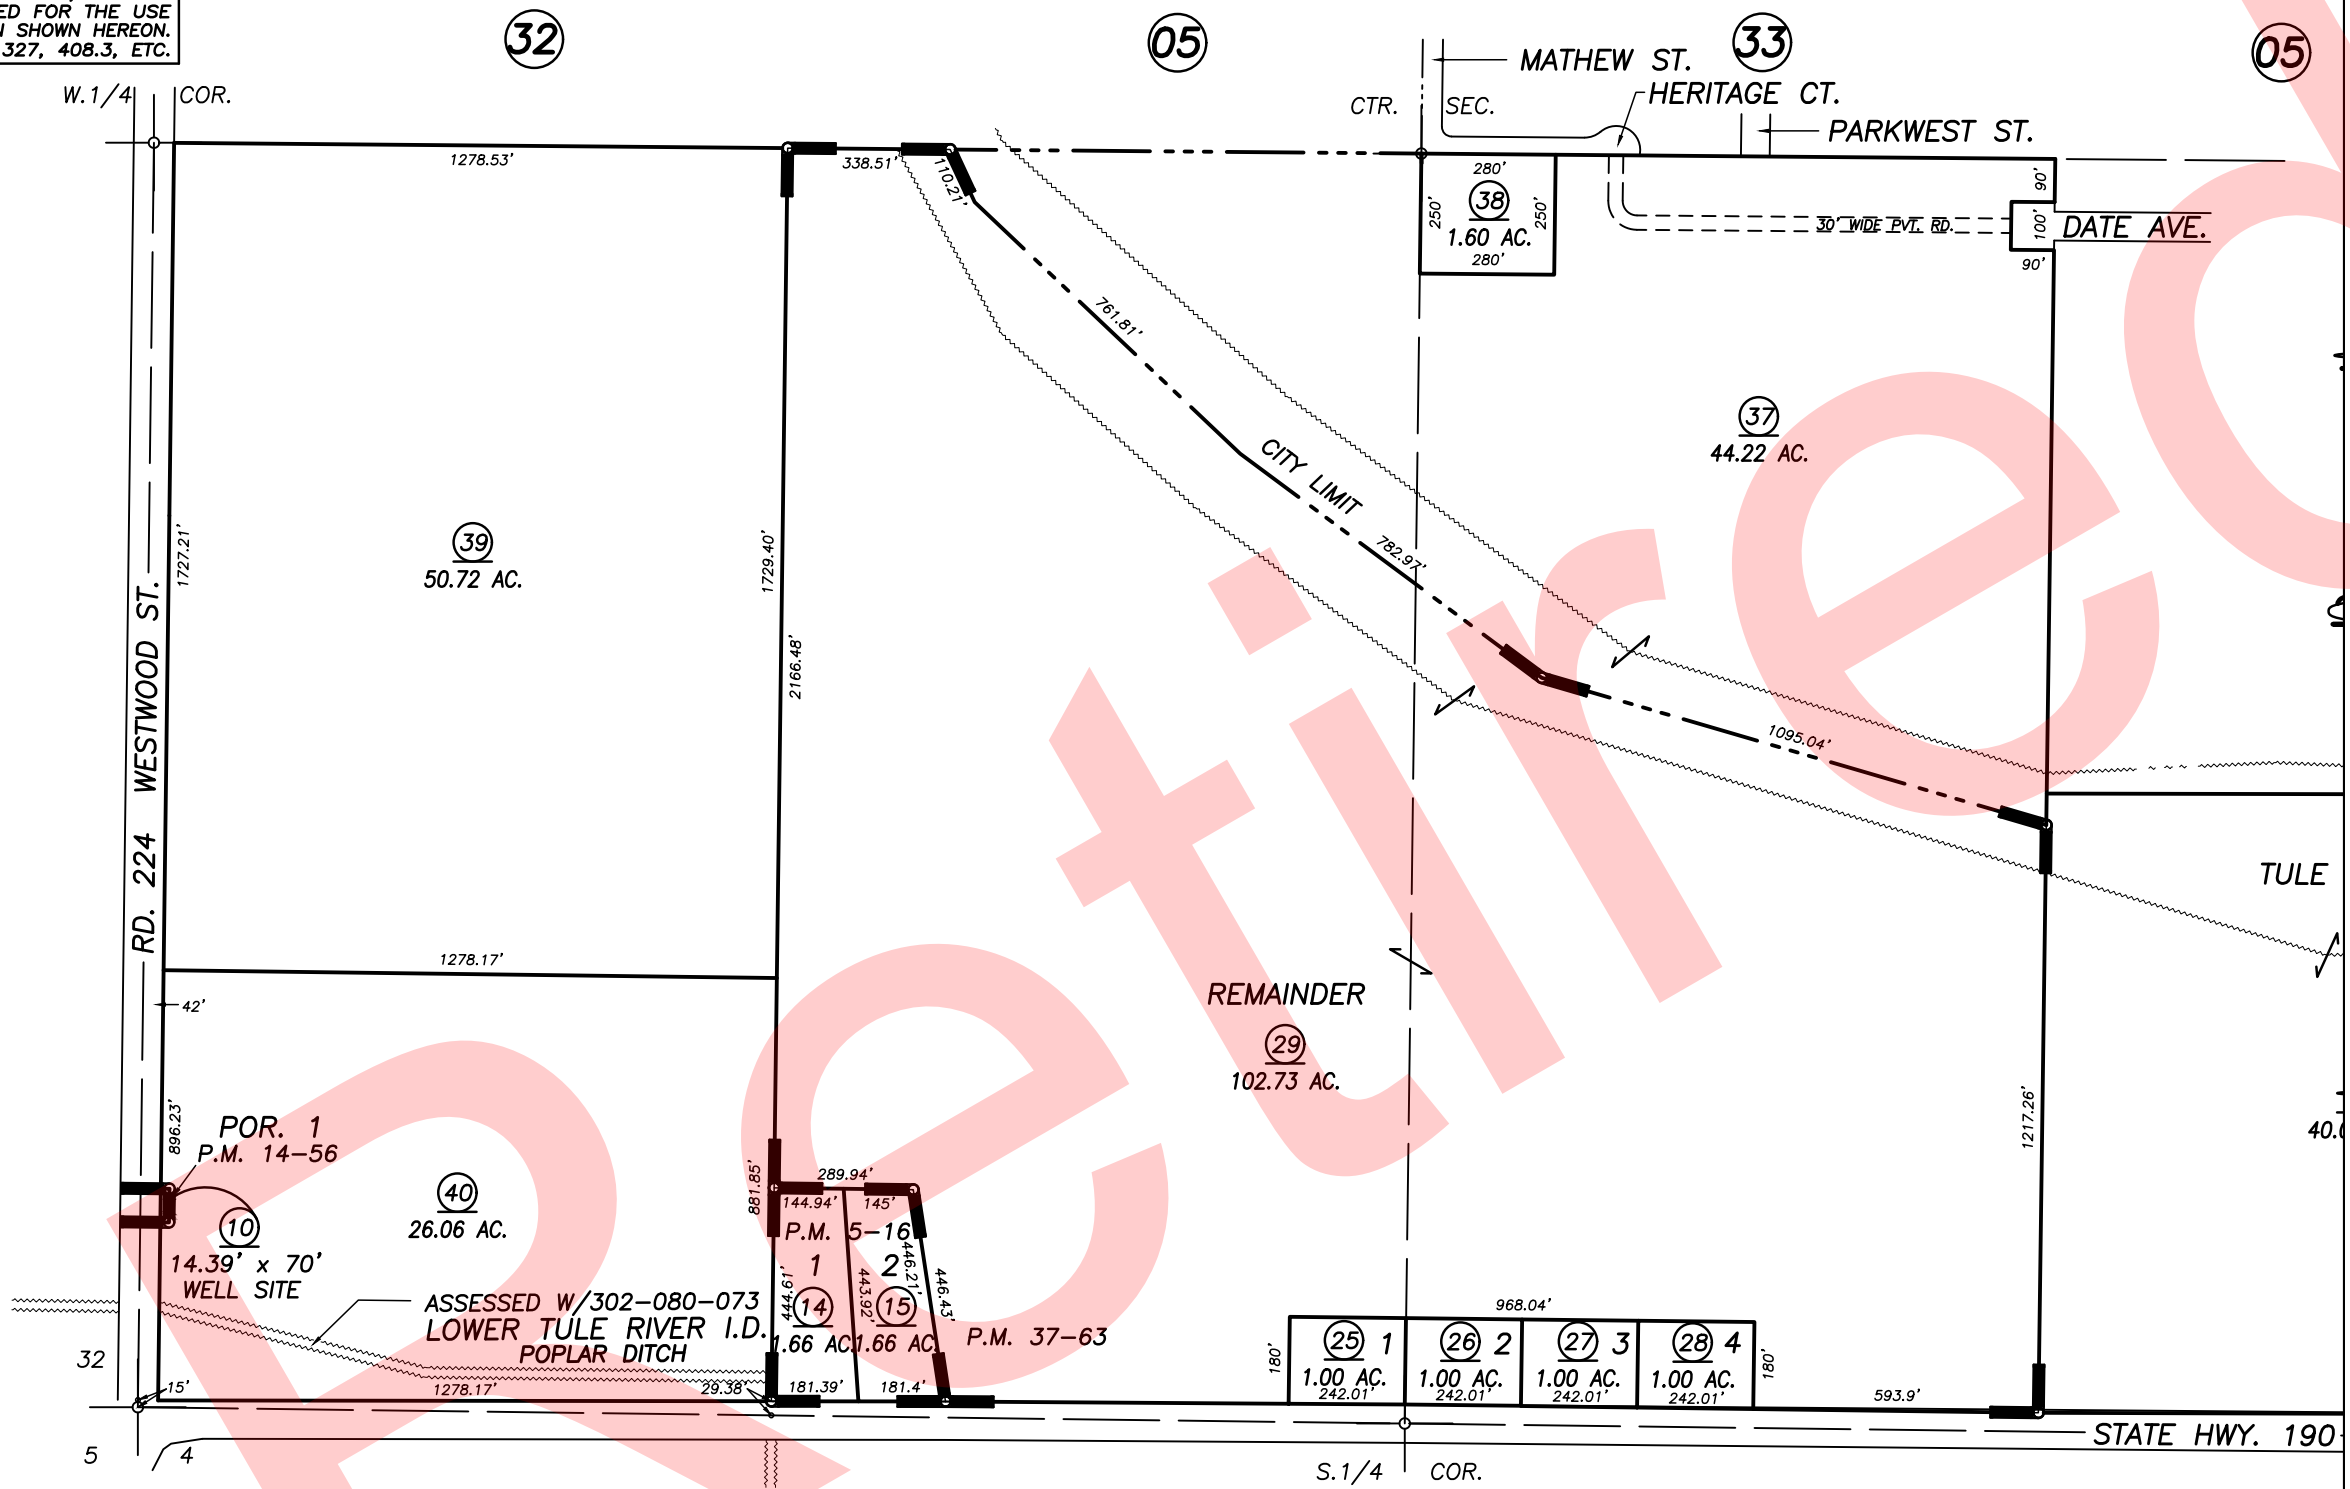

DISCLAIMER
 THIS MAP WAS PREPARED FOR LOCAL PROPERTY ASSESSMENT PURPOSES ONLY AND THE PARCELS SHOWN HEREON MAY NOT COMPLY WITH STATE AND LOCAL SUBDIVISION ORDINANCES, AND NO LIABILITY IS ASSUMED FOR THE USE OF THE INFORMATION SHOWN HEREON. R & T CODE SEC. 327, 408.3, ETC.

POR. S1/2 SEC.33, T.21S., R.27E., M.D.B.&M.

BK. 240

PARCEL MAP NO. 416, P.M. 5-16
 POR. PARCEL MAP NO. 1355, P.M. 14-56
 PARCEL MAP NO. 3660, P.M. 37-63

BK. 302

VICINITY OF P
 ASSESSOR'S MAPS
 COUNTY OF TULARE,

NOTE: Assessor's Parcel Numbers Shown in Circles
 Assessor's Block Numbers Shown in Ellipses