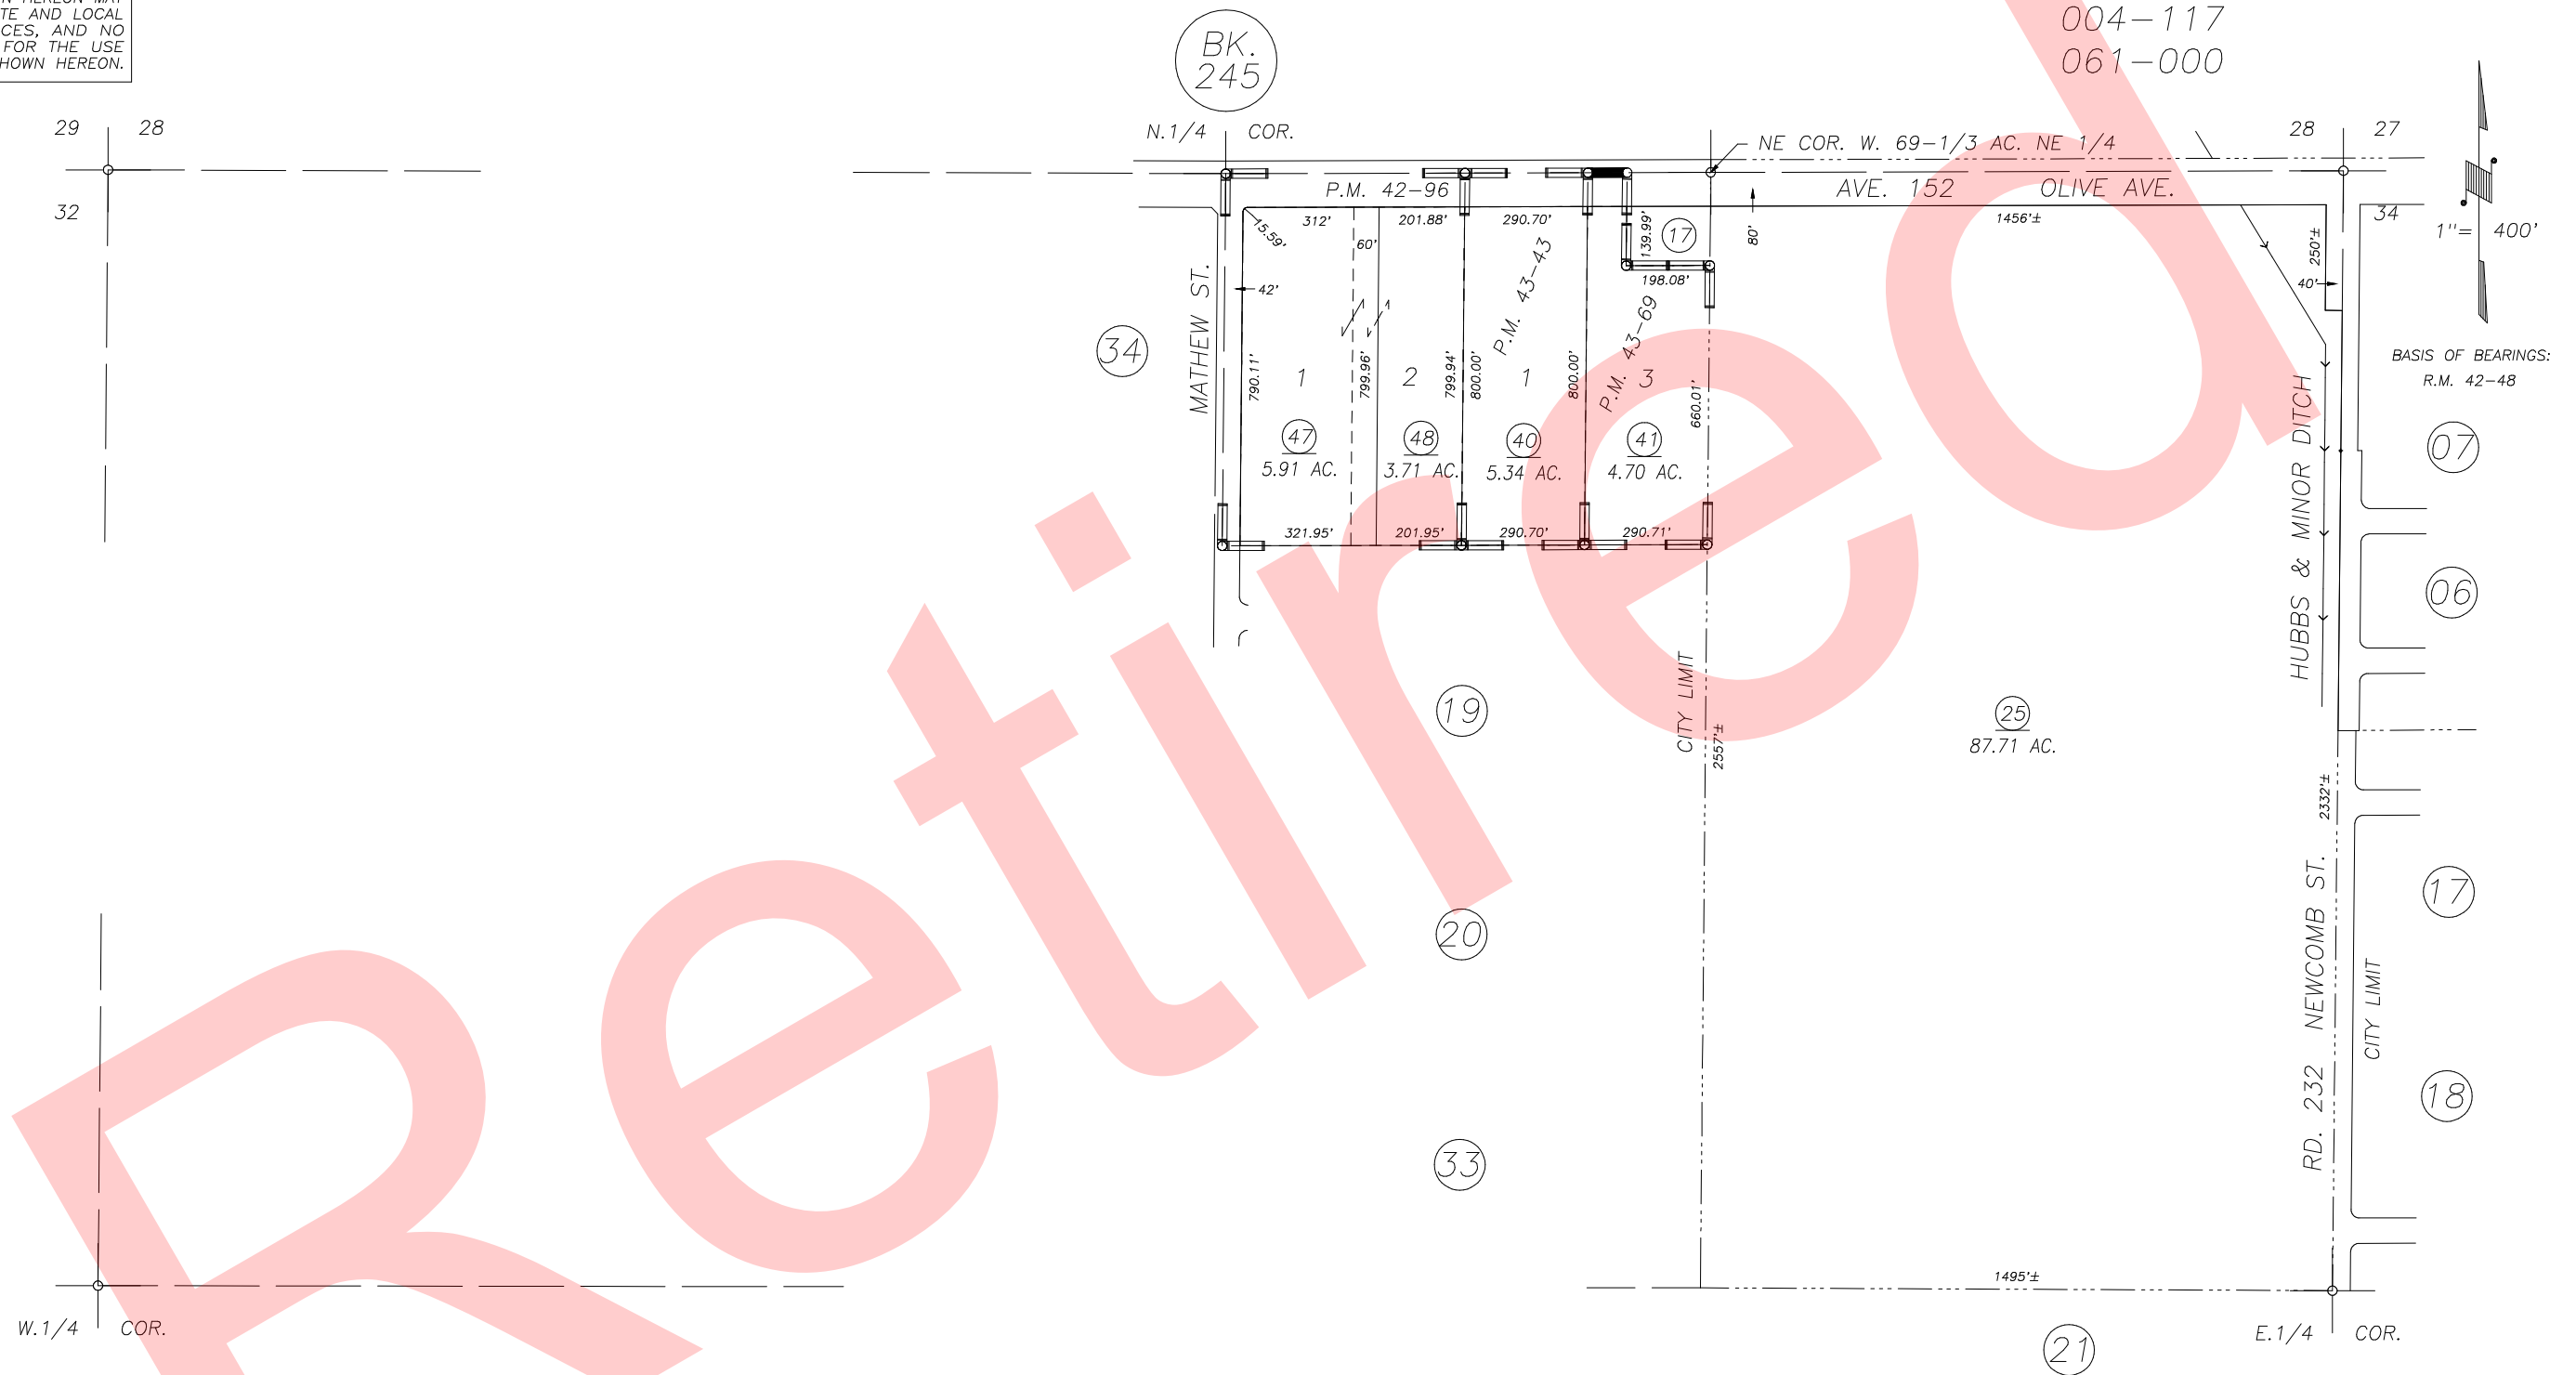

N1/2 SEC.33, T.21S., R.27E., M.D.B.&M.

Tax Area Codes 259-05

004-060
 004-117
 061-000

PARCEL MAP 4192, R.M. 42-96
 POR. PARCEL MAP 4239, P.M. 43-43
 PARCEL MAP 4265, P.M. 43-69

VICINITY OF PORTERVILLE
 ASSESSOR'S MAPS BK. 259 , PG. 05
 COUNTY OF TULARE, CALIFORNIA, U.S.A.

NOTE: Assessor's Parcel Numbers Shown in Circles (1) (123)
 Assessor's Block Numbers Shown in Elipses

2007-0009567	04/01/2008	JRS
REVISION	DATE	TECH