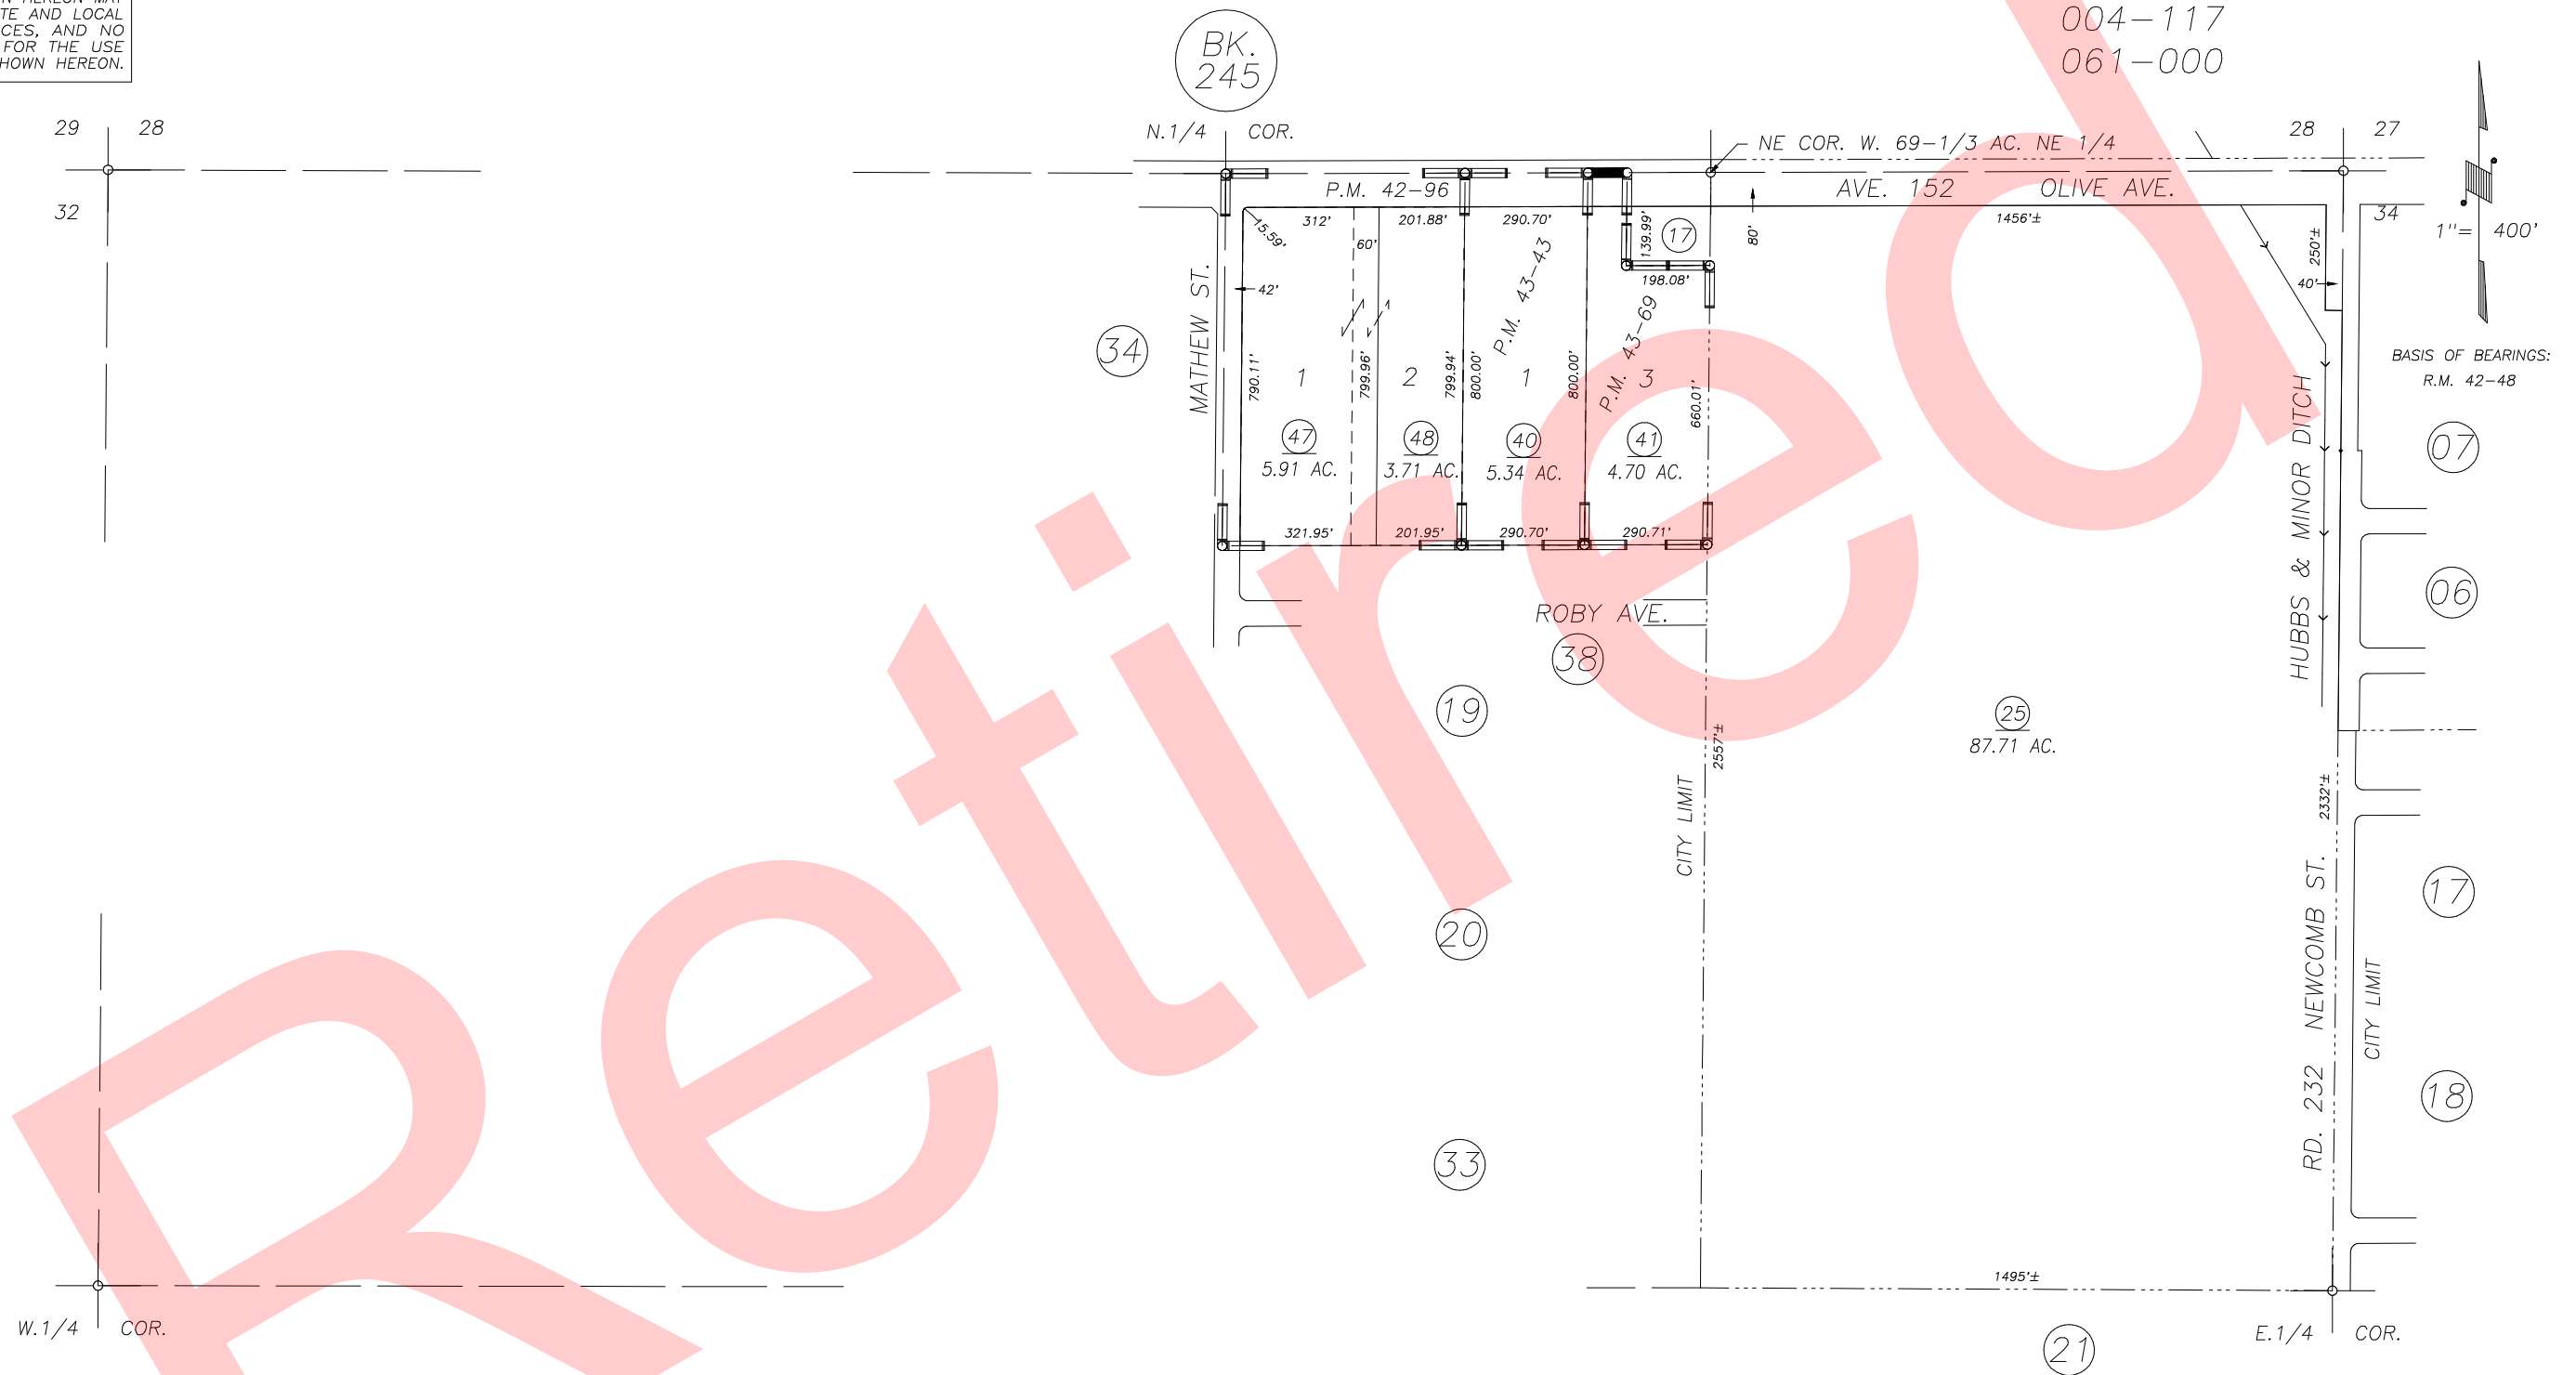

N1/2 SEC.33, T.21S., R.27E., M.D.B.&M.

Tax Area Codes 259-05

004-060
 004-117
 061-000

PARCEL MAP 4192, R.M. 42-96
 POR. PARCEL MAP 4239, P.M. 43-43
 PARCEL MAP 4265, P.M. 43-69

VICINITY OF PORTERVILLE
 ASSESSOR'S MAPS BK. 259 , PG. 05
 COUNTY OF TULARE, CALIFORNIA, U.S.A.

NOTE: Assessor's Parcel Numbers Shown in Circles (1) (123) Assessor's Block Numbers Shown in Elipses

2008-0072420	04/05/2010	ASG
REVISION	DATE	TECH