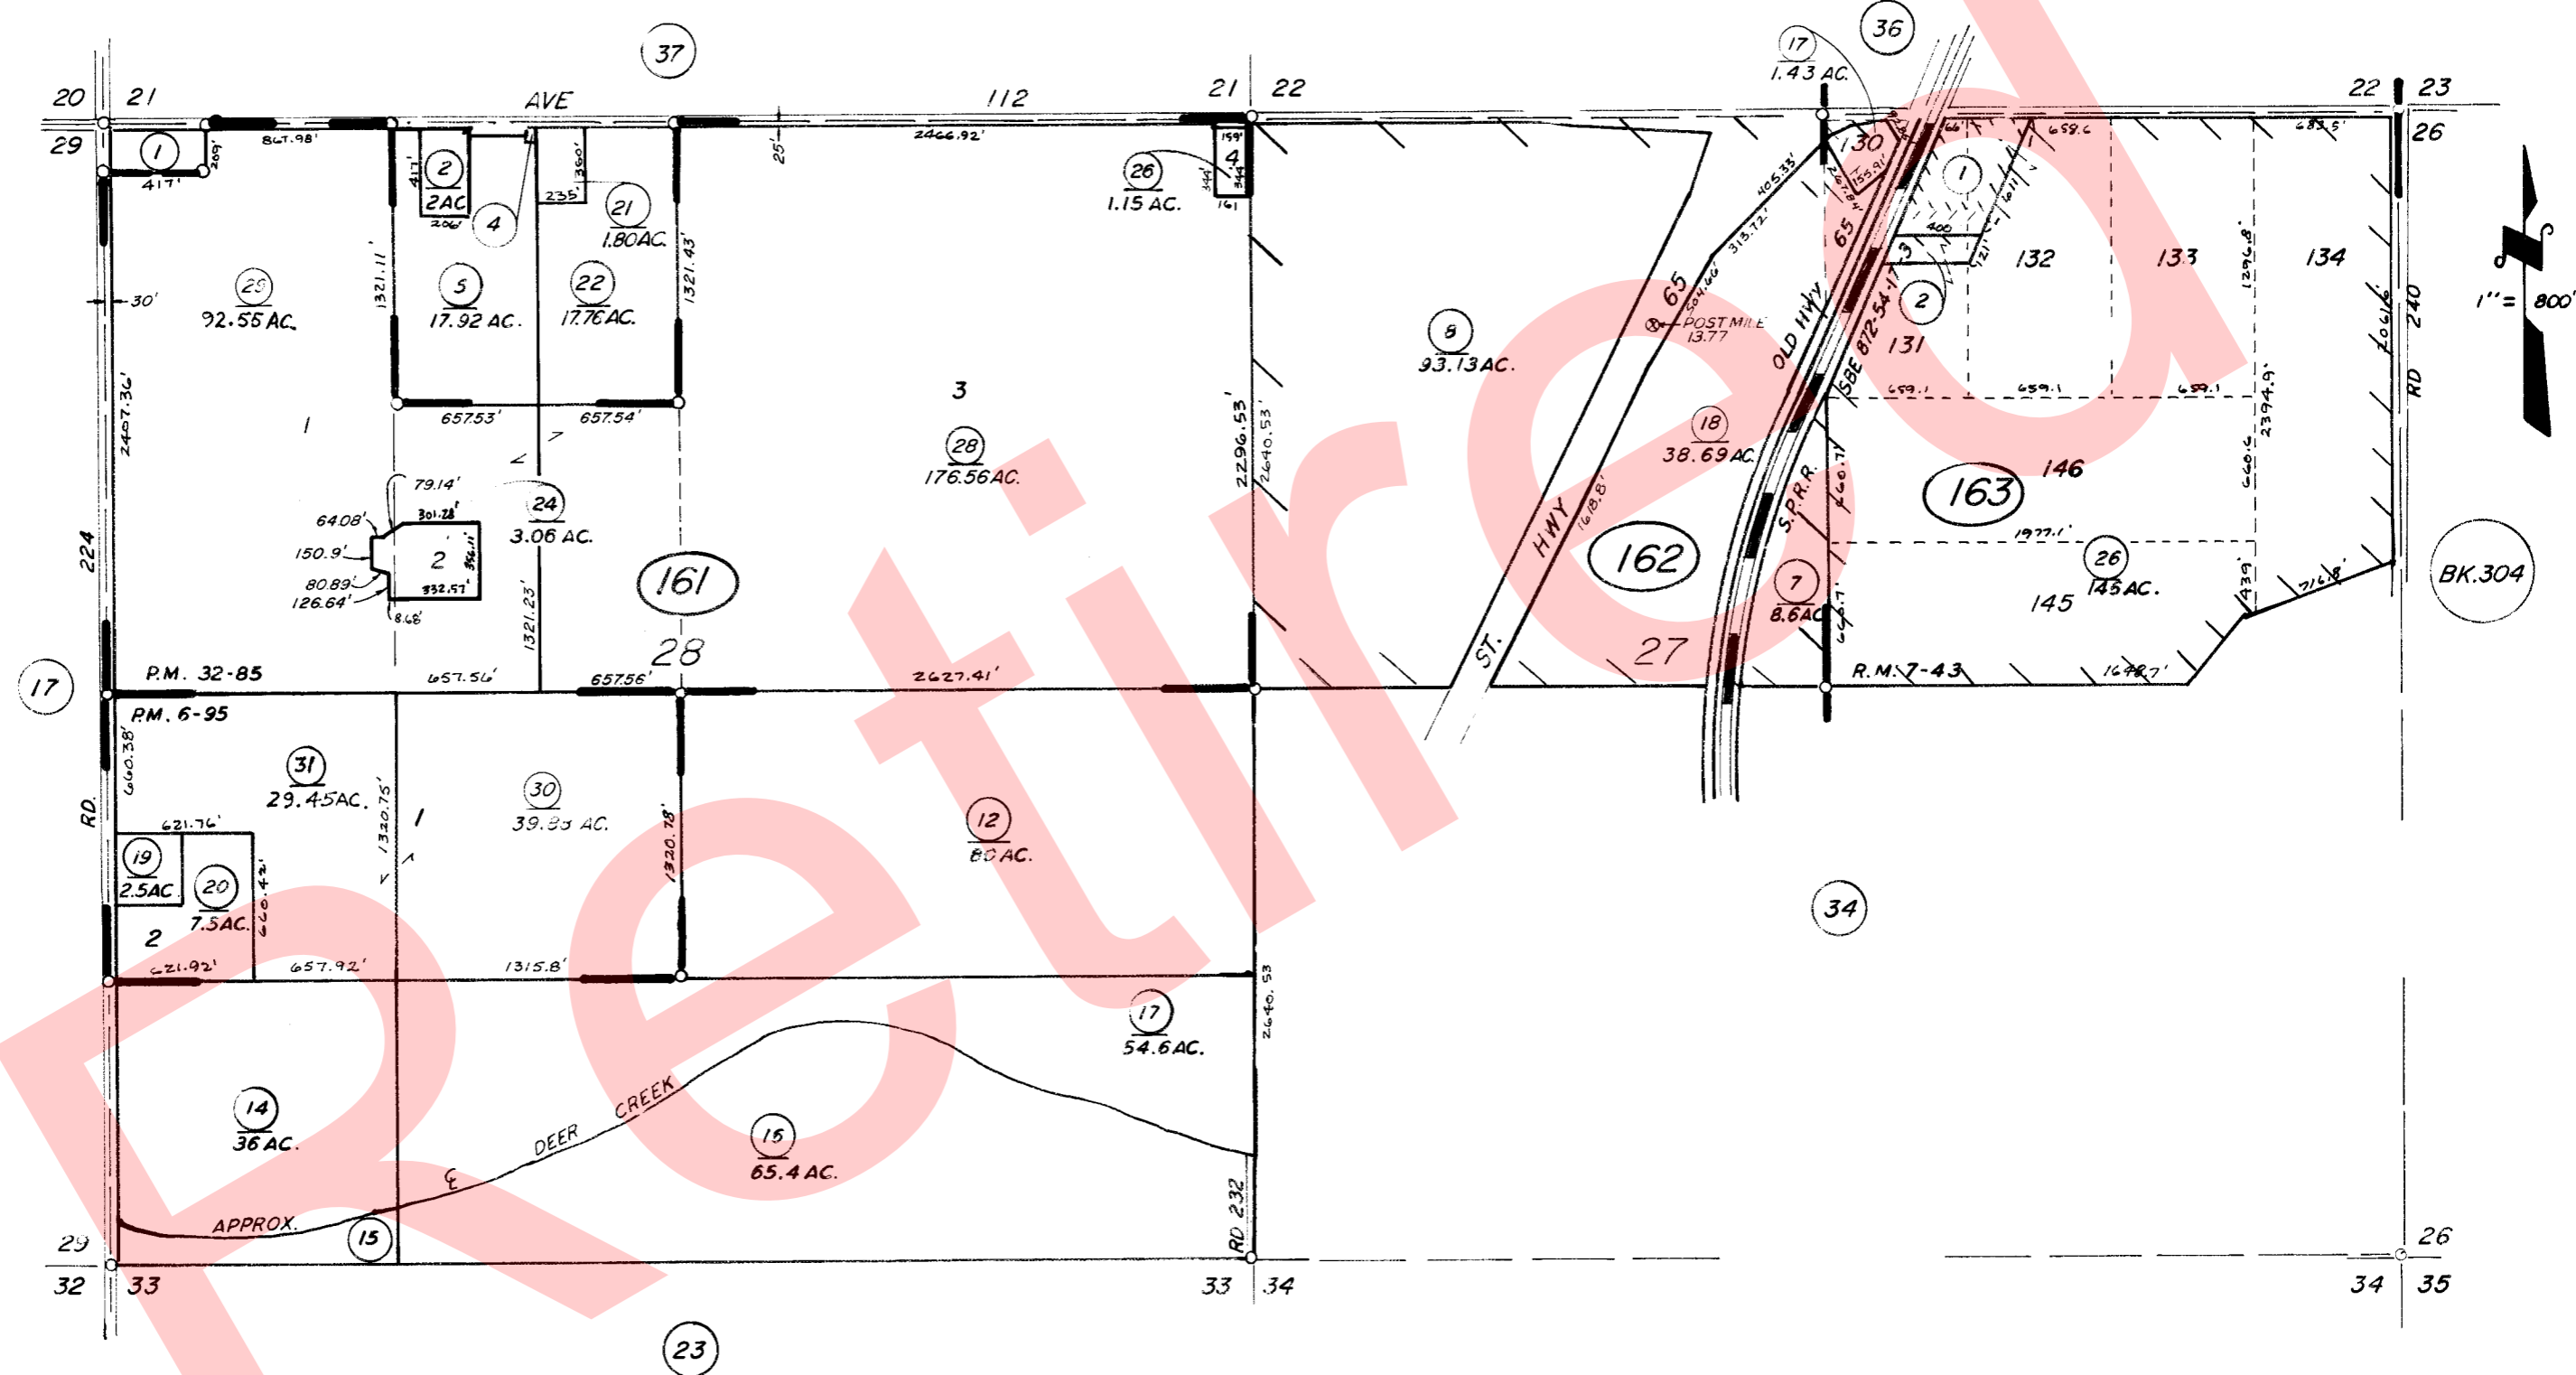

94-000  
144-001  
144-006

POR. CAMPO VERDE COLONY R.M. 7-43  
PARCEL MAP 595 P.M. 6-95  
PARCEL MAP 3184 P.M. 32-85

ASSESSOR'S MAPS BK. 302 PG. 16  
COUNTY OF TULARE, CALIF.

NOTE-ASSESSOR'S BLOCK NUMBERS SHOWN IN ELLIPSES  
ASSESSOR'S PARCEL NUMBERS SHOWN IN CIRCLES