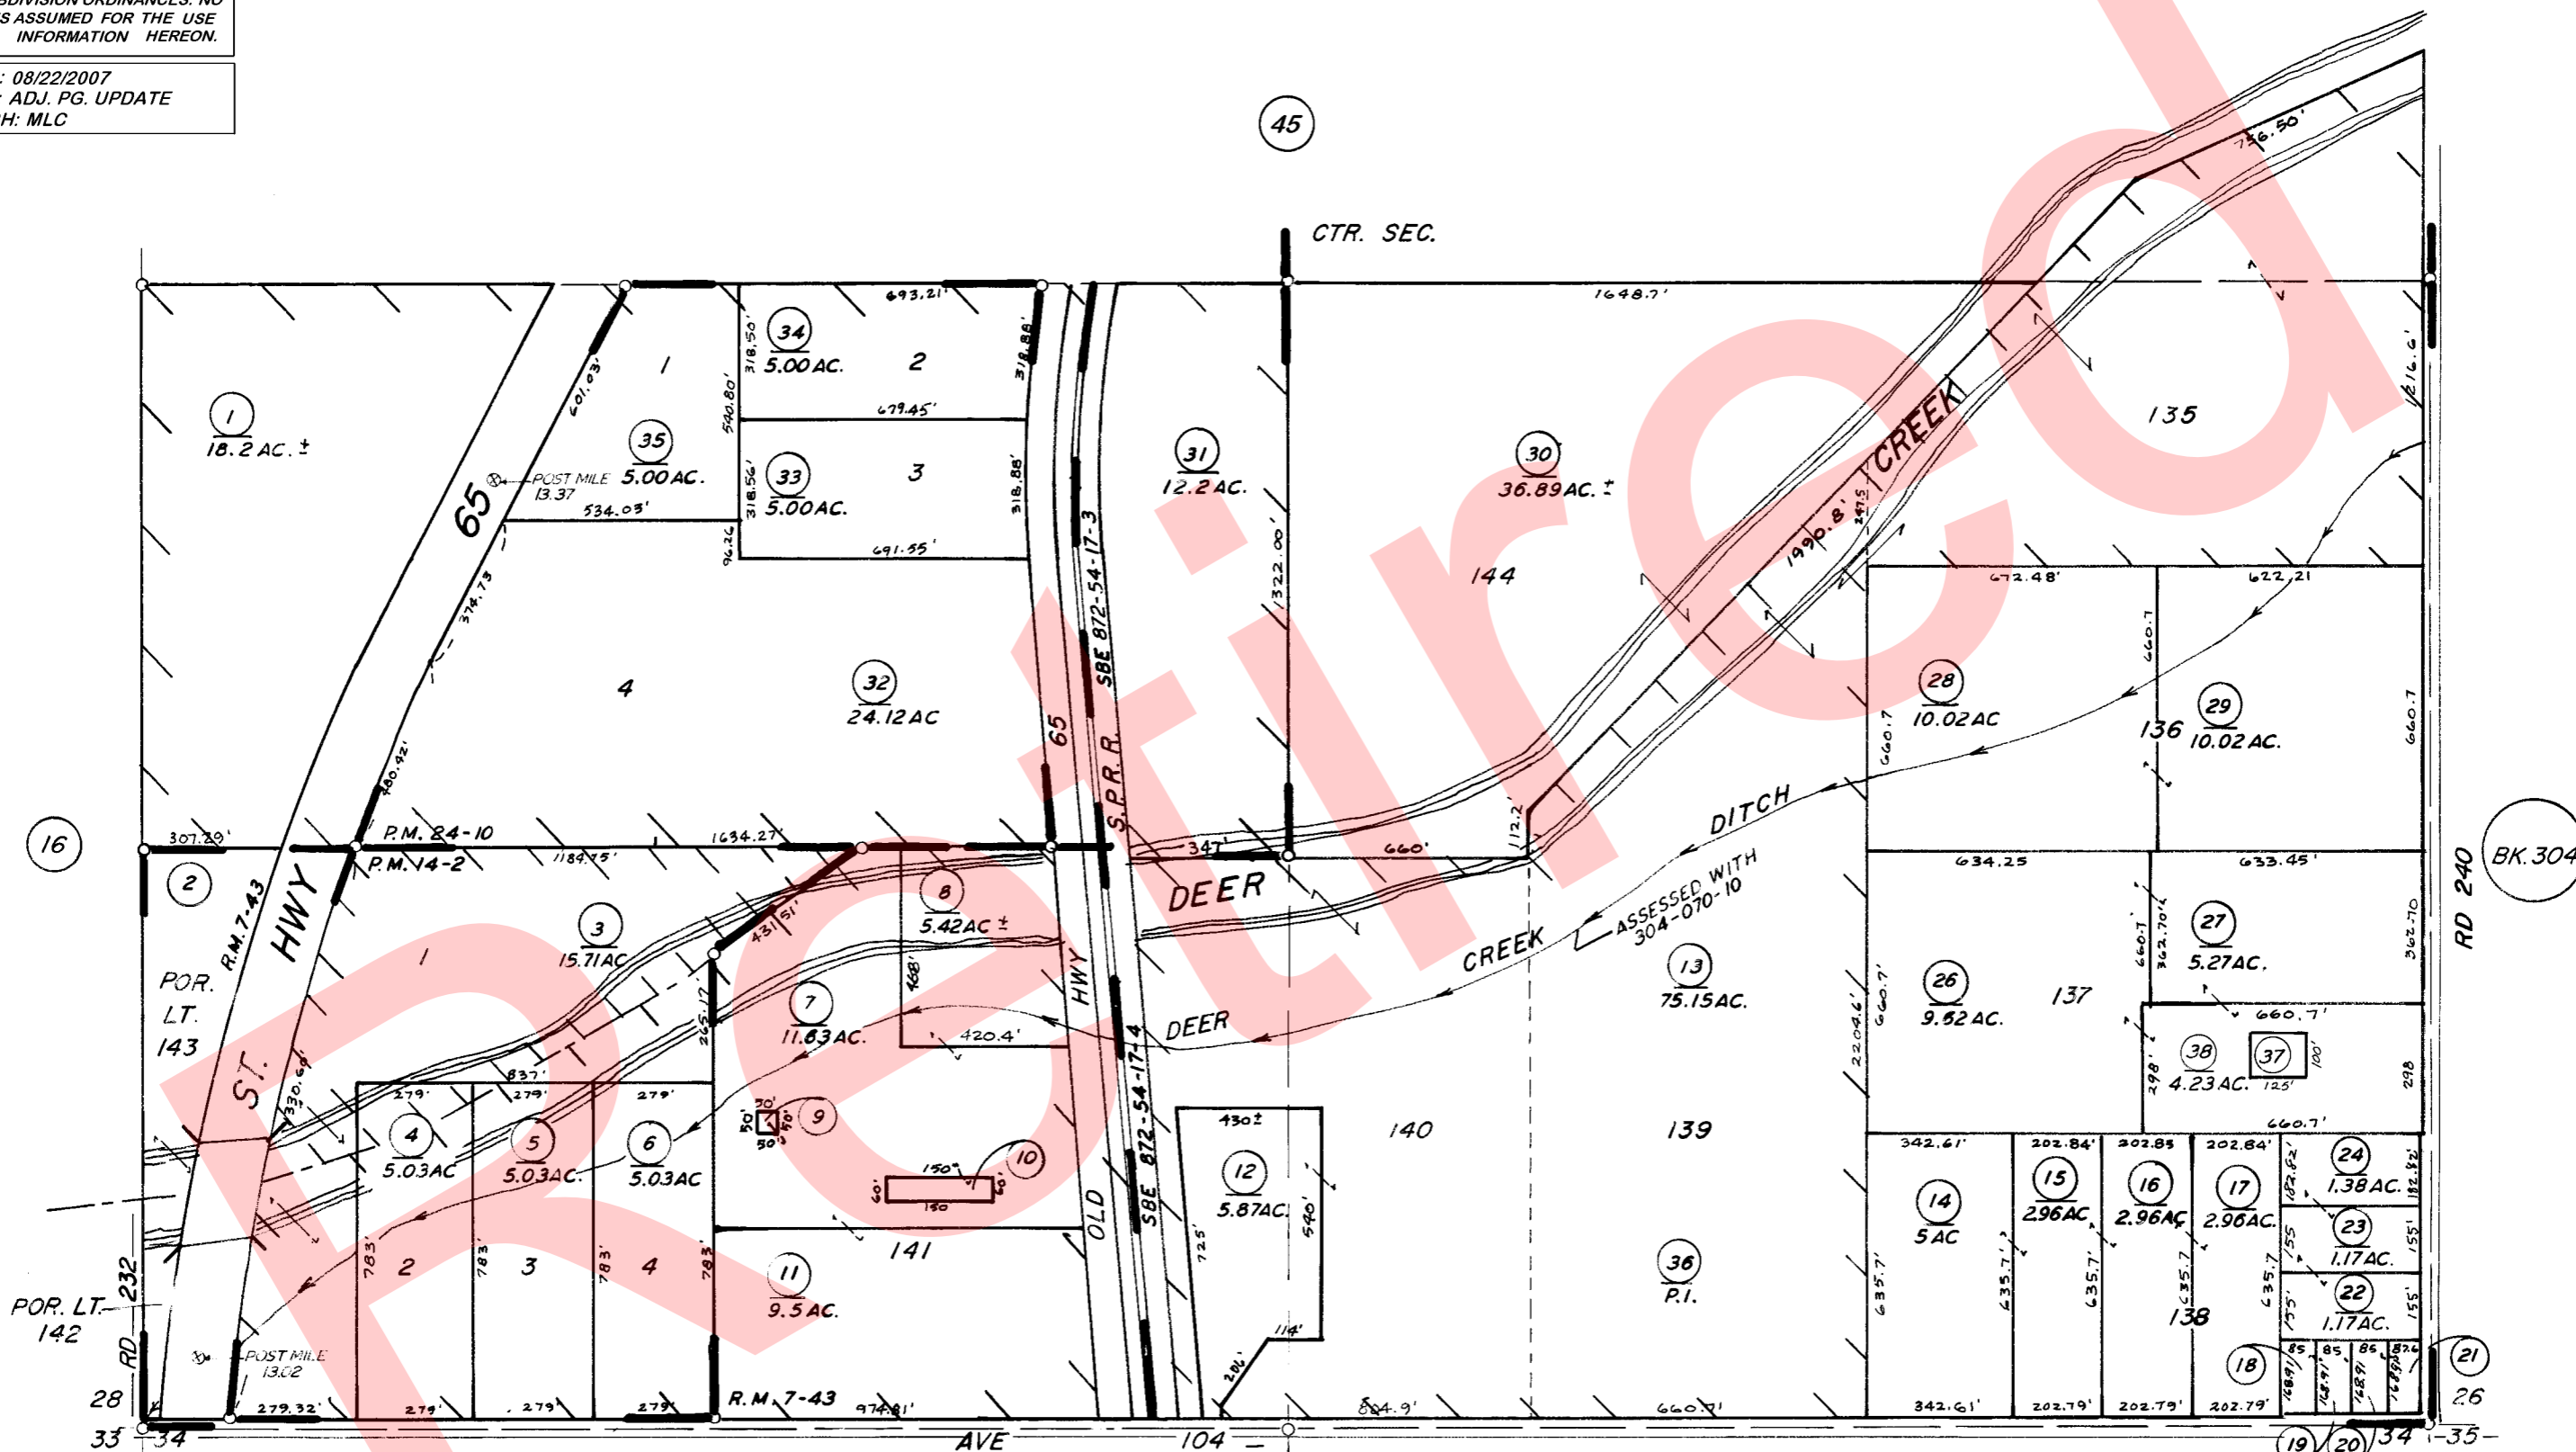

DISCLAIMER

THIS MAP WAS PREPARED FOR LOCAL PROPERTY ASSESSMENT PURPOSES ONLY. THE PARCELS SHOWN HEREON MAY NOT COMPLY WITH STATE AND LOCAL SUBDIVISION ORDINANCES. NO LIABILITY IS ASSUMED FOR THE USE OF THE INFORMATION HEREON.

REVISED: 08/22/2007
REASON: ADJ. PG. UPDATE
CAD TECH: MLC

POR. CAMPO VERDE COLONY, R.M. 7-43
PARCEL MAP 1301, P.M. 14-2
PARCEL MAP 2309, P.M. 24-10

ASSESSOR'S MAPS BK. 302 PG. 34
COUNTY OF TULARE, CALIF.

NOTE-ASSESSOR'S BLOCK NUMBERS SHOWN IN ELLIPSES
ASSESSOR'S PARCEL NUMBERS SHOWN IN CIRCLES