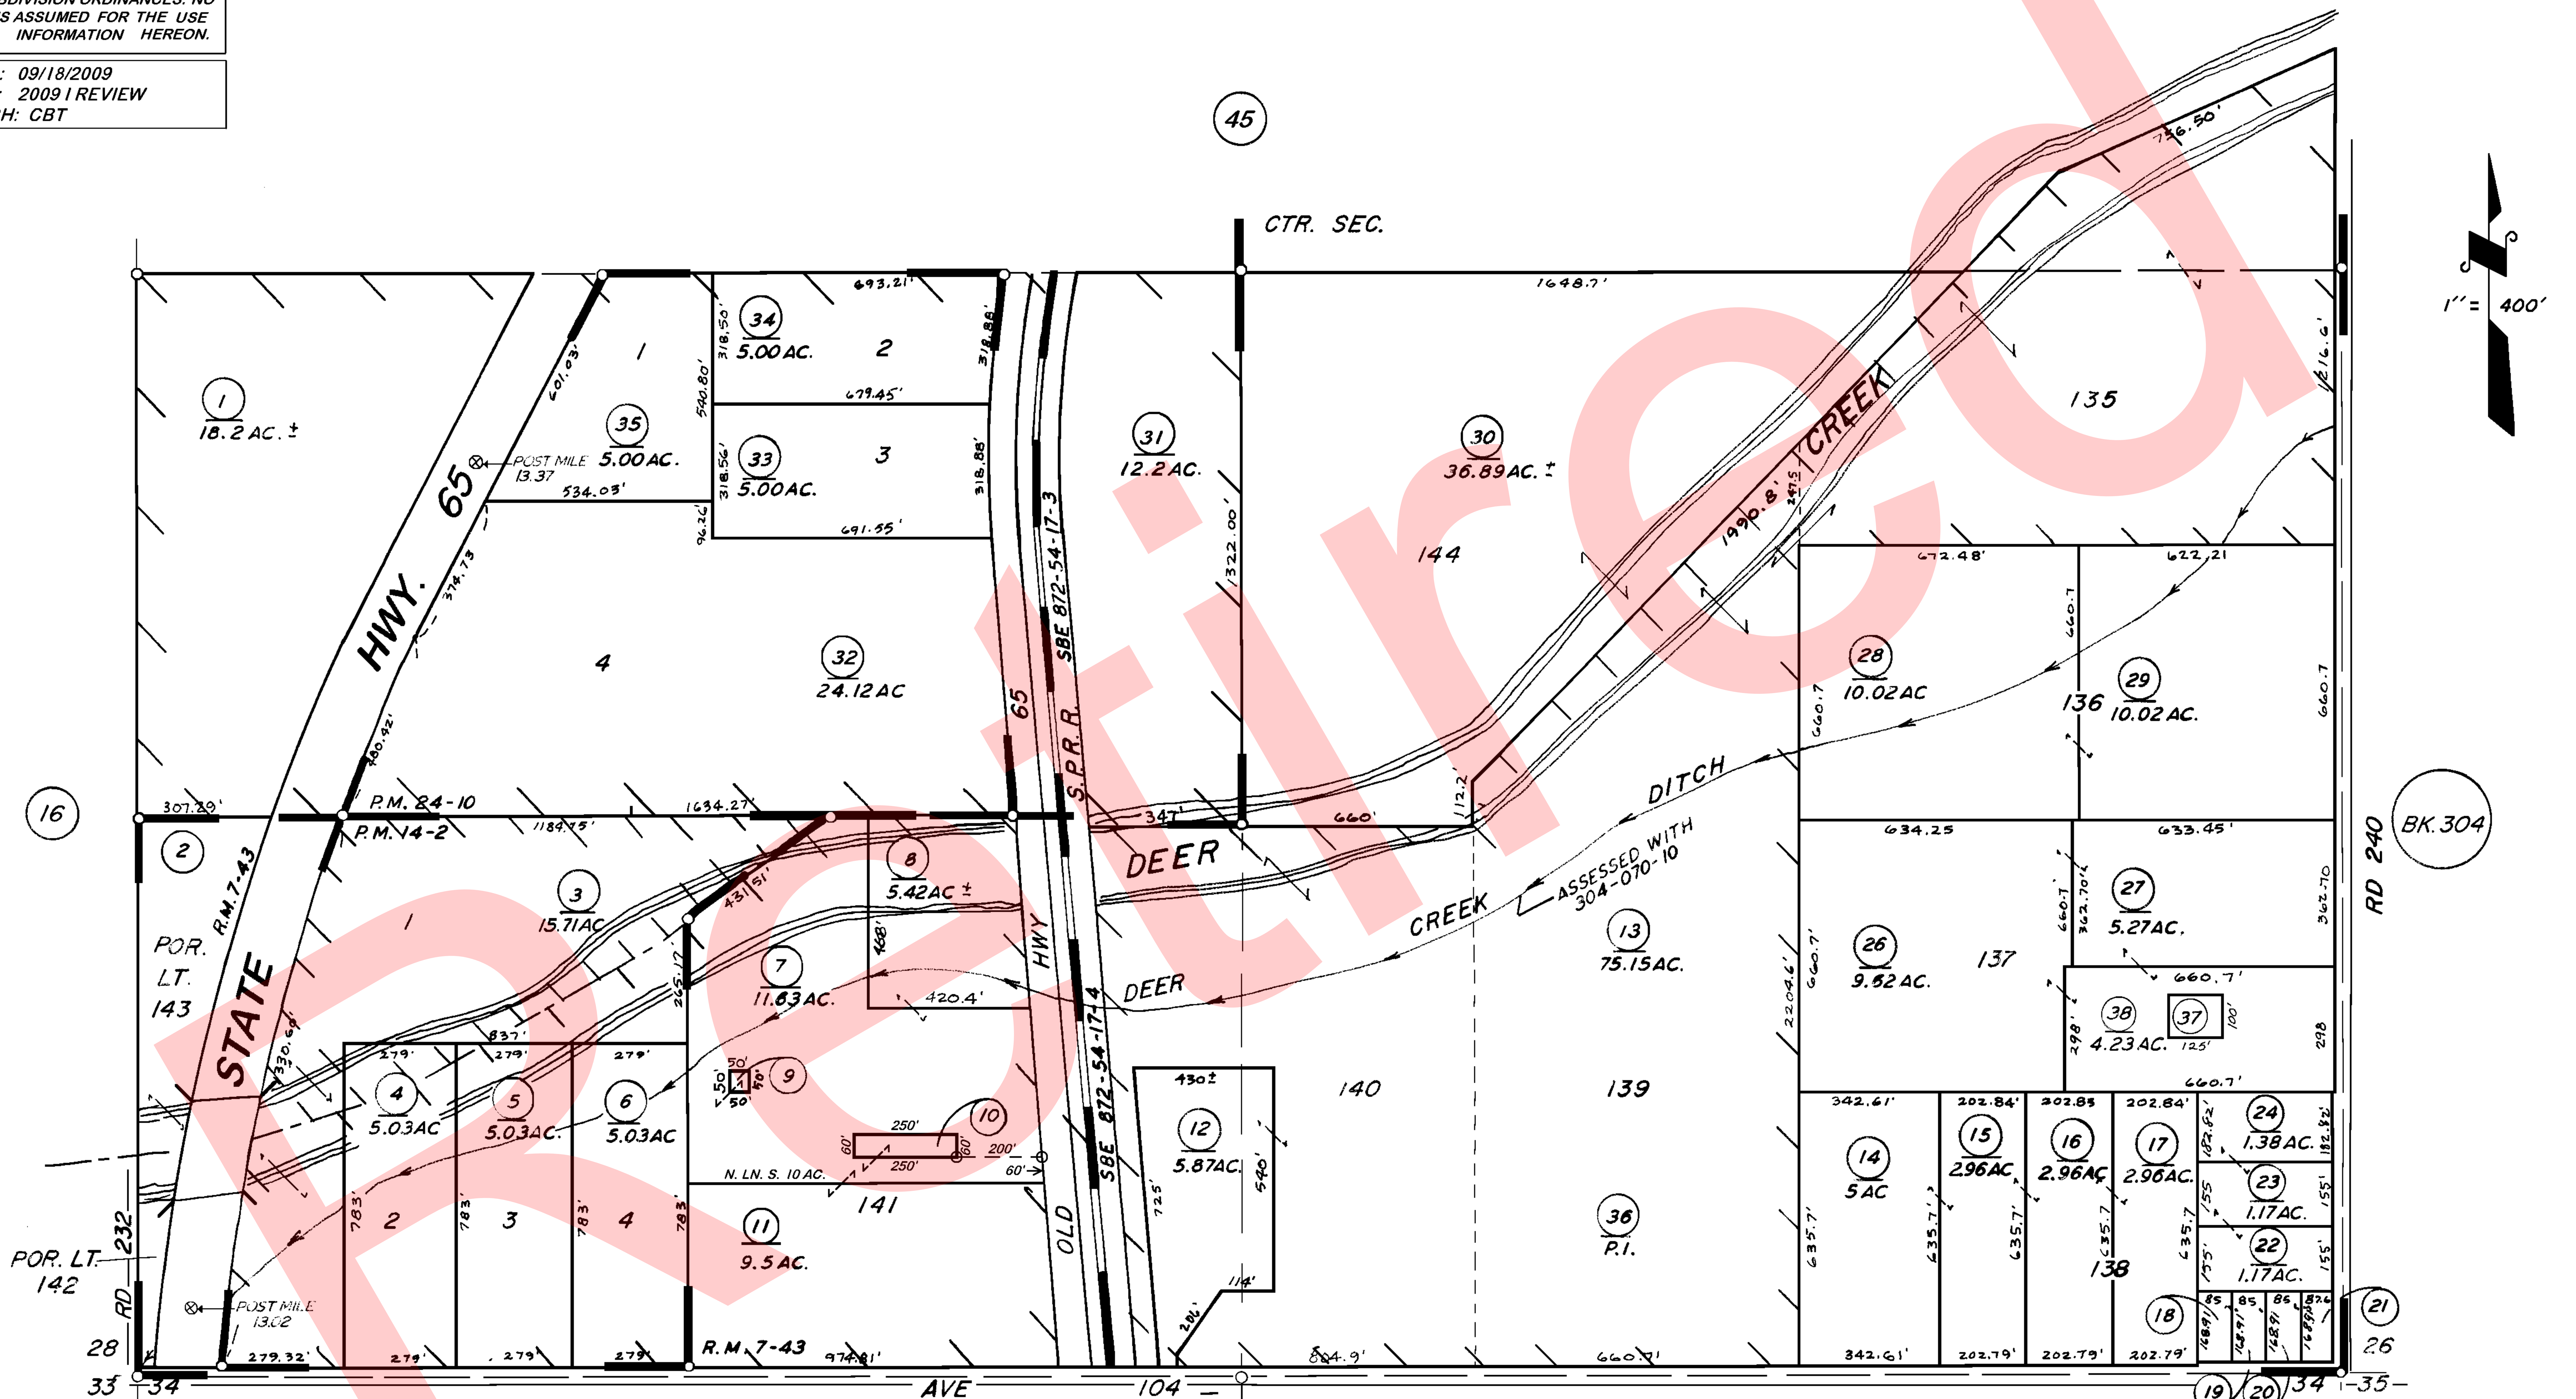

DISCLAIMER

THIS MAP WAS PREPARED FOR LOCAL PROPERTY ASSESSMENT PURPOSES ONLY. THE PARCELS SHOWN HEREON MAY NOT COMPLY WITH STATE AND LOCAL SUBDIVISION ORDINANCES. NO LIABILITY IS ASSUMED FOR THE USE OF THE INFORMATION HEREON.

REVISED: 09/18/2009
REASON: 2009 REVIEW
CAD TECH: CBT

POR. CAMPO VERDE COLONY, R.M. 7-43
 PARCEL MAP 1301, P.M. 14-2
 PARCEL MAP 2309, P.M. 24-10
 POR. RECORD OF SURVEY, L.S. 26-26 (STATE HWY. 65)

VICINITY OF TERRA BELLA
 ASSESSOR'S MAPS BK. 302 PG. 34
 COUNTY OF TULARE, CALIF.

NOTE — ASSESSOR'S BLOCK NUMBERS SHOWN IN ELLIPSES
 ASSESSOR'S PARCEL NUMBERS SHOWN IN CIRCLES