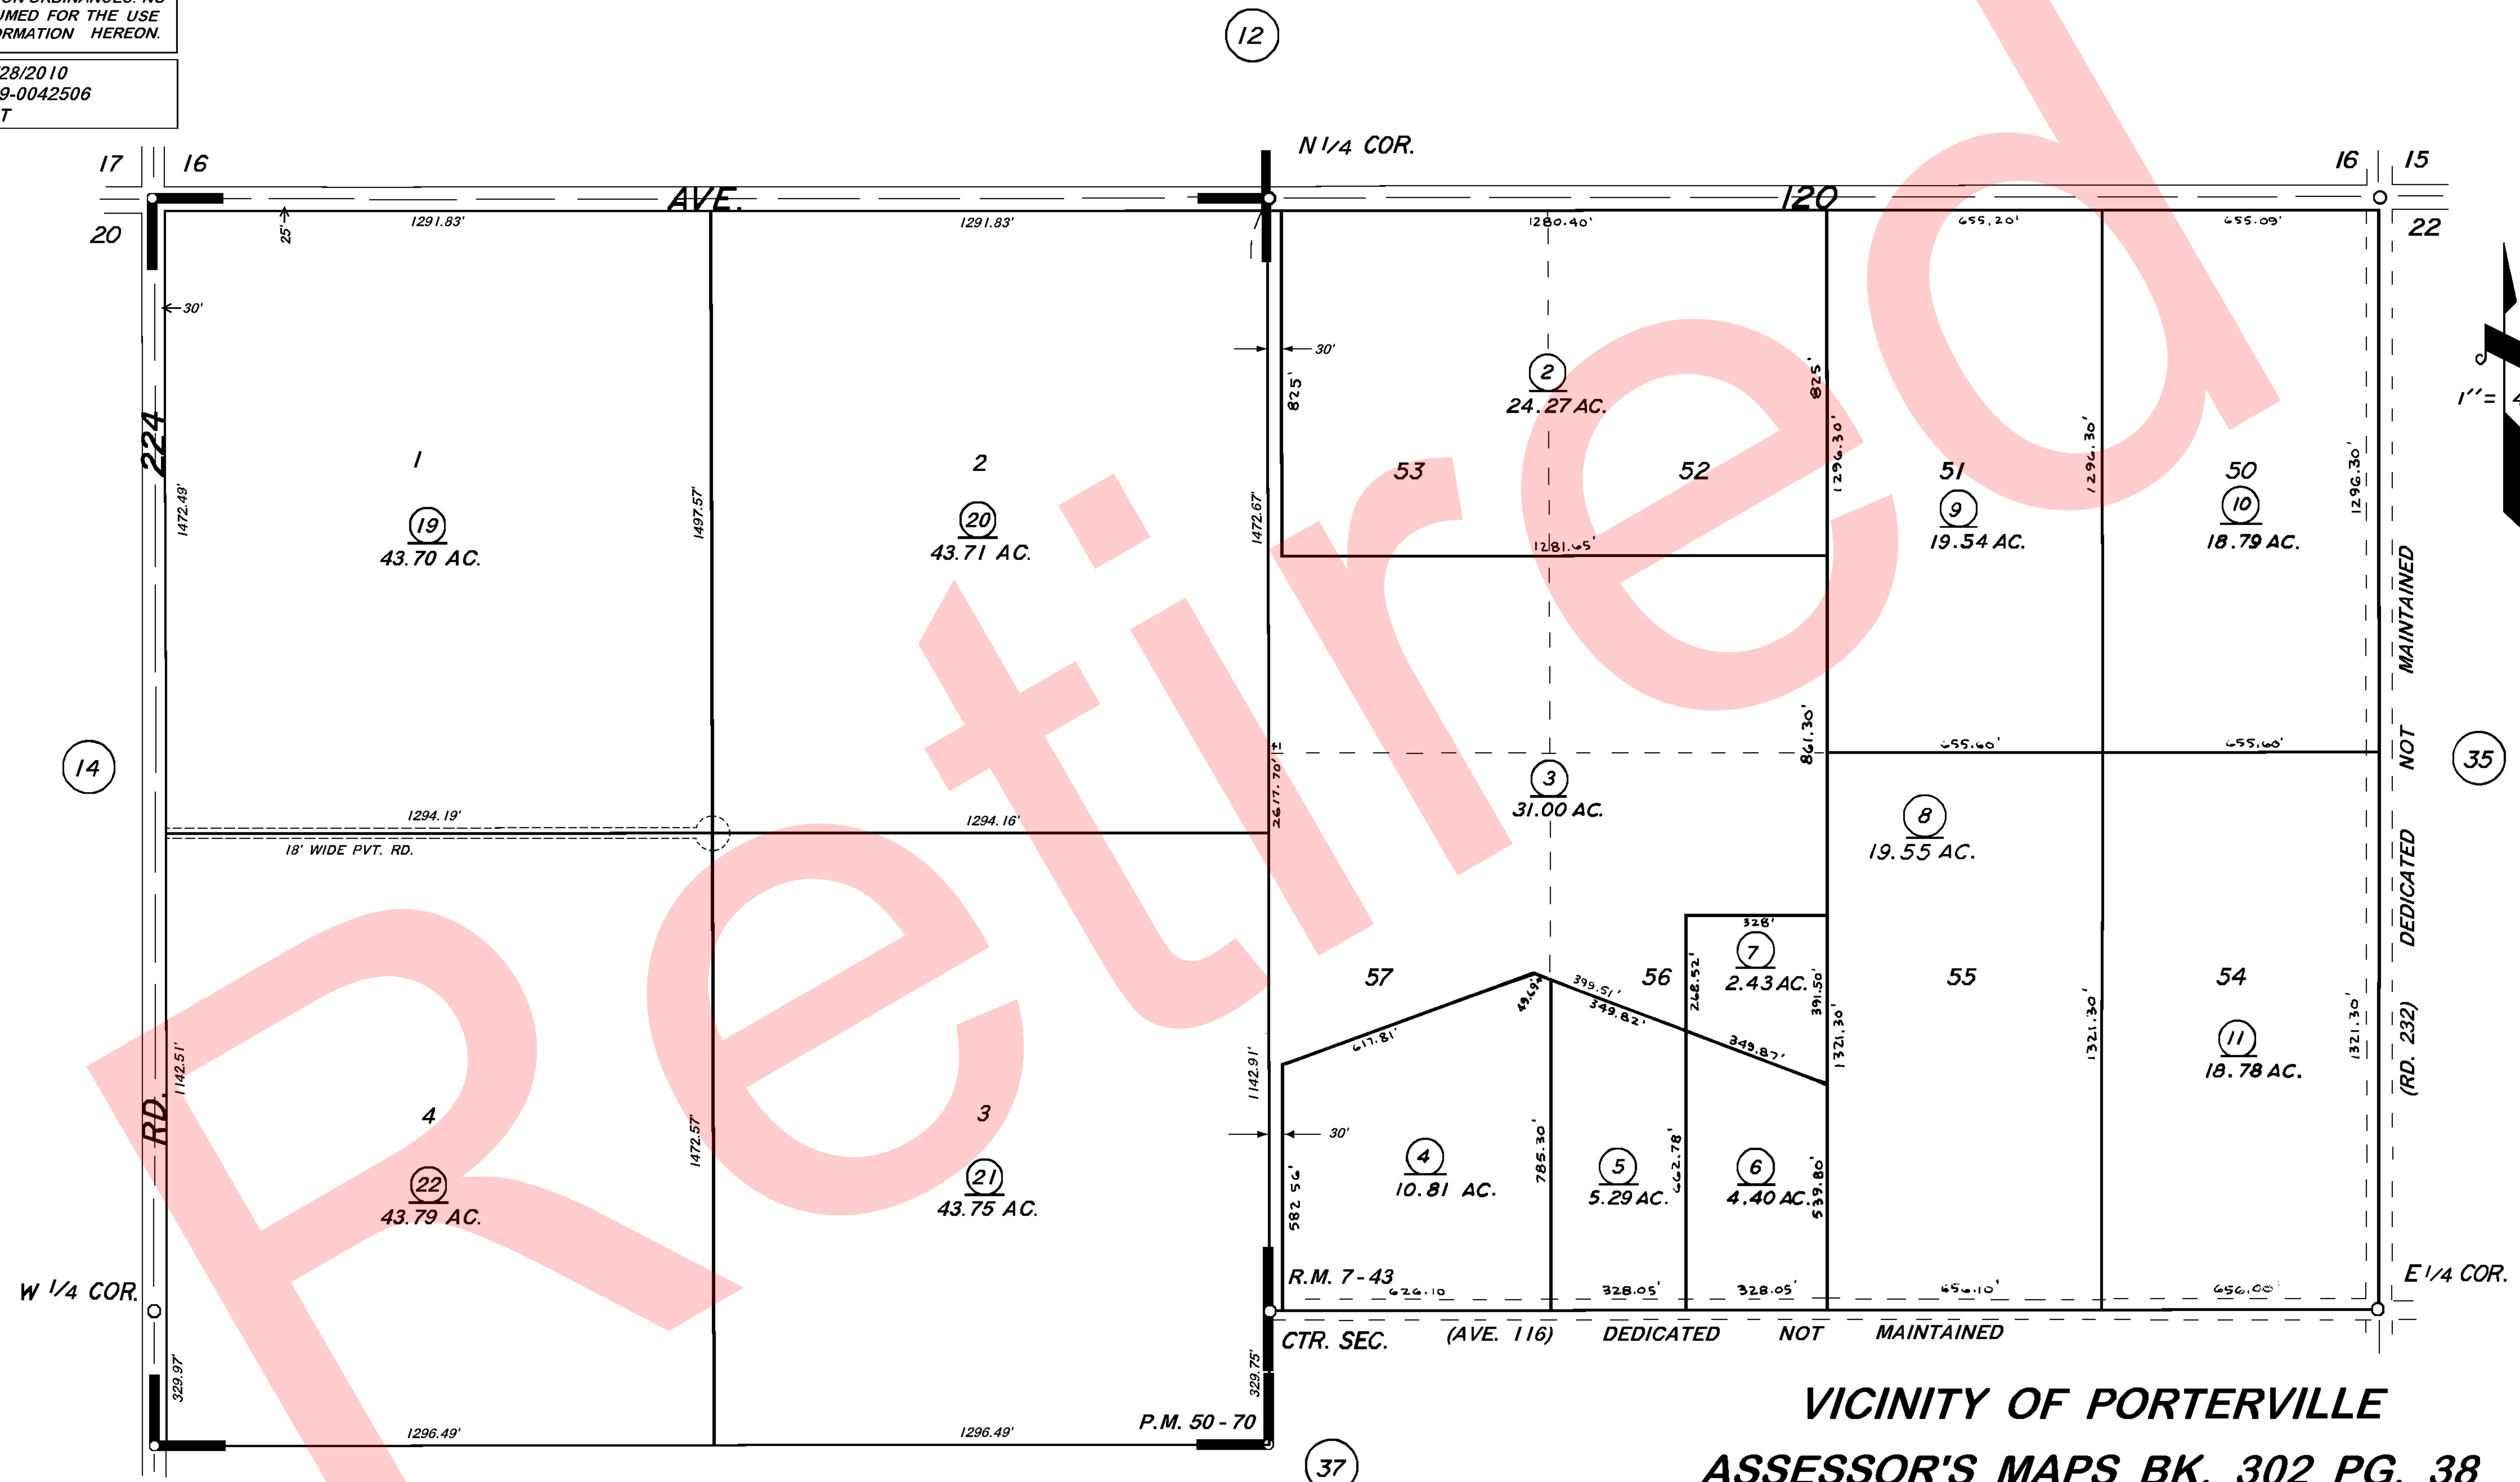

DISCLAIMER
THIS MAP WAS PREPARED FOR LOCAL PROPERTY ASSESSMENT PURPOSES ONLY. THE PARCELS SHOWN HEREON MAY NOT COMPLY WITH STATE AND LOCAL SUBDIVISION ORDINANCES. NO LIABILITY IS ASSUMED FOR THE USE OF THE INFORMATION HEREON.

REVISED: 09/28/2010
REASON: 2009-0042506
CAD TECH: CBT

POR. CAMPO VERDE COLONY, R.M. 7-43
PARCEL MAP NO. 4965, P.M. 50-70

VICINITY OF PORTERVILLE
ASSESSOR'S MAPS BK. 302 PG. 38
COUNTY OF TULARE, CALIF.

NOTE - ASSESSOR'S BLOCK NUMBERS SHOWN IN ELLIPSES
ASSESSOR'S PARCEL NUMBERS SHOWN IN CIRCLES