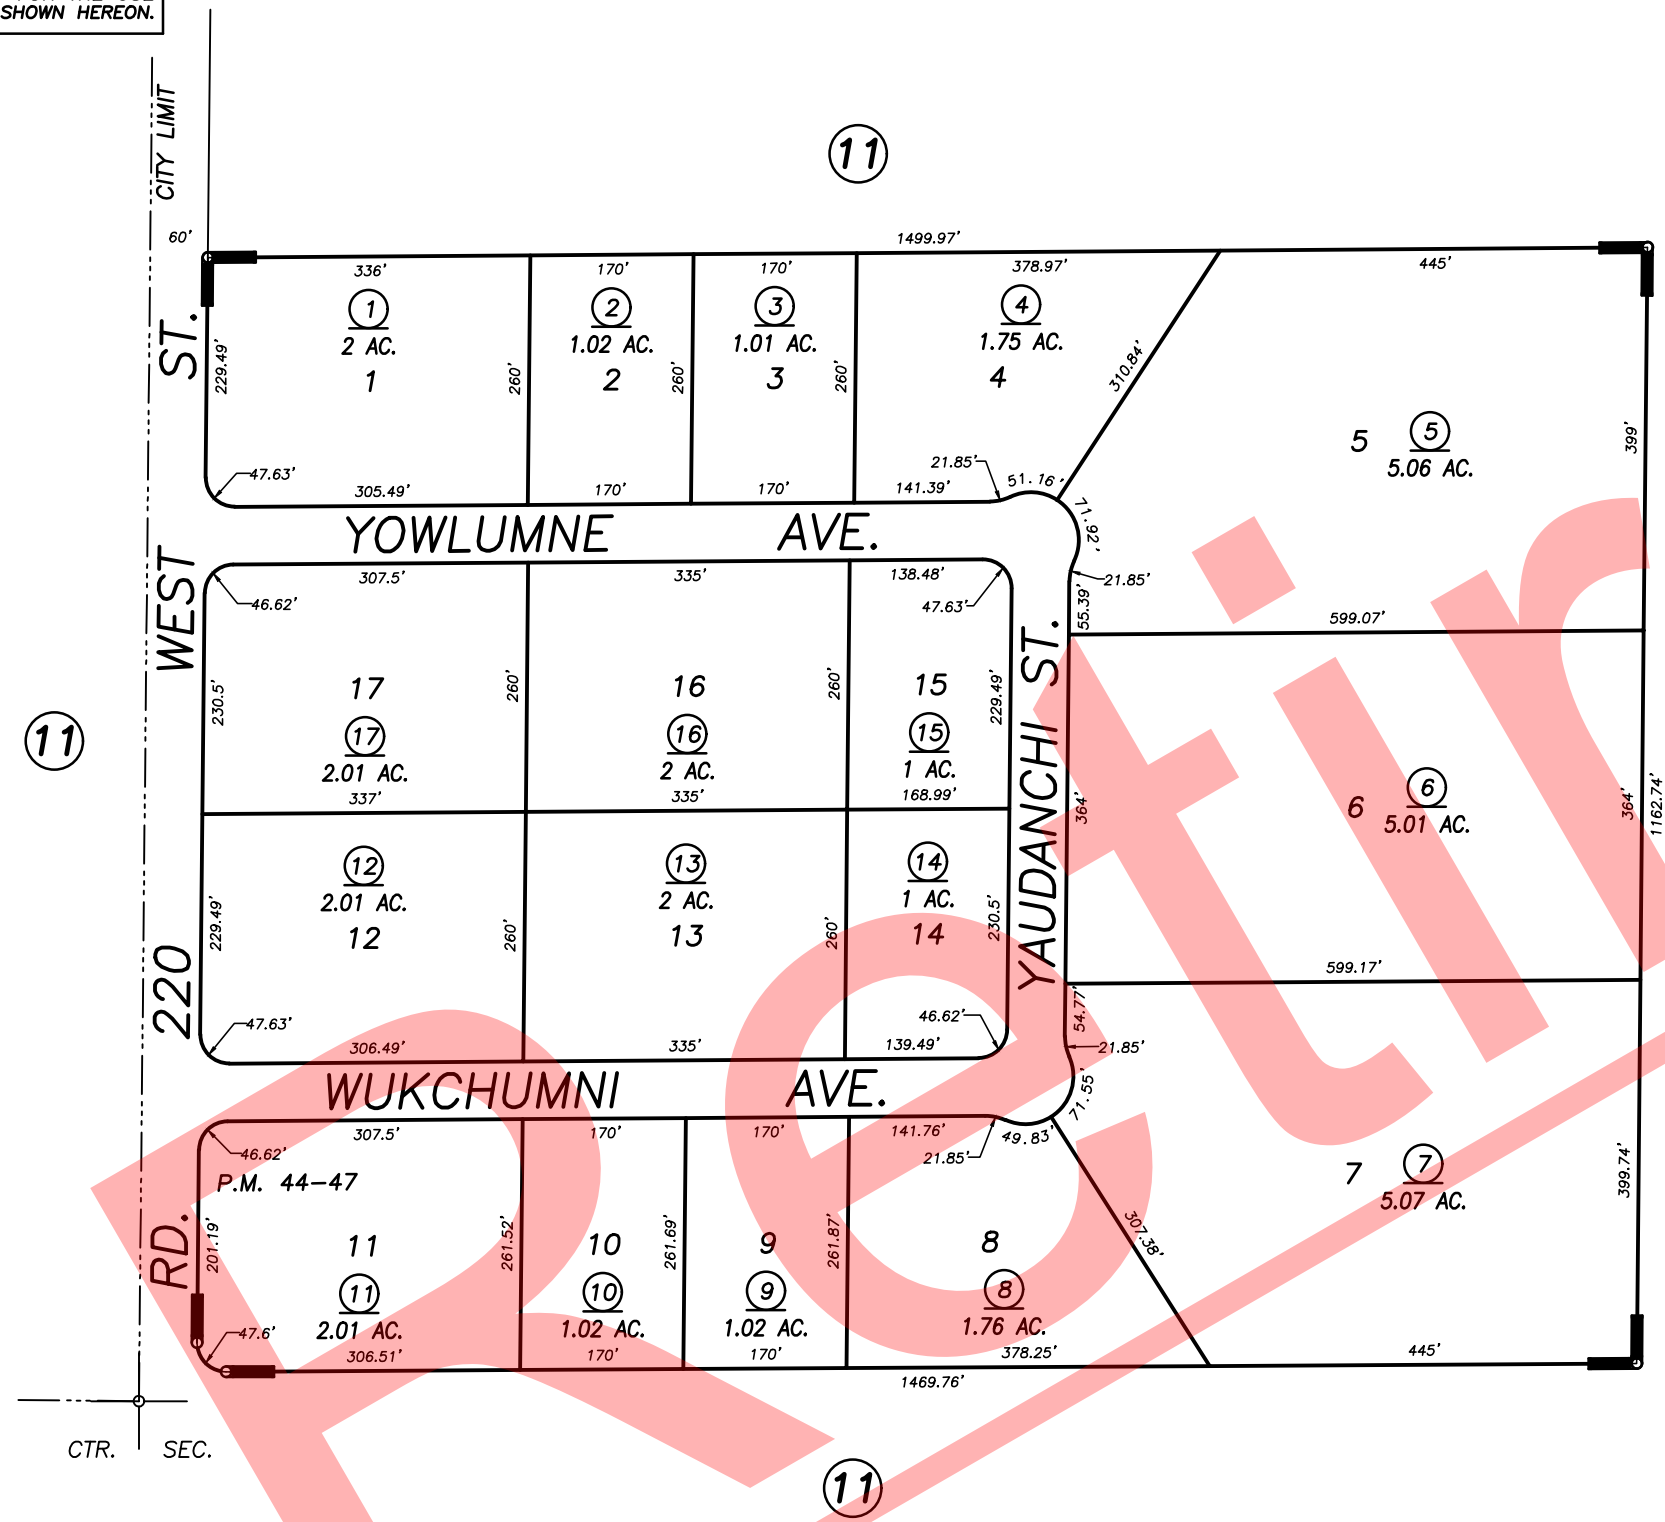

DISCLAIMER
THIS MAP WAS PREPARED FOR LOCAL PROPERTY ASSESSMENT PURPOSES ONLY AND THE PARCELS SHOWN HEREON MAY NOT COMPLY WITH STATE AND LOCAL SUBDIVISION ORDINANCES, AND NO LIABILITY IS ASSUMED FOR THE USE OF THE INFORMATION SHOWN HEREON.

PARCEL MAP 4343, P.M. 44-47

CITY OF PORTERVILLE
ASSESSOR'S MAPS BK. 302 , PG. 40
COUNTY OF TULARE, CALIFORNIA, U.S.A.

NOTE: Assessor's Parcel Numbers Shown in Circles (1) (123)
Assessor's Block Numbers Shown in Elipses