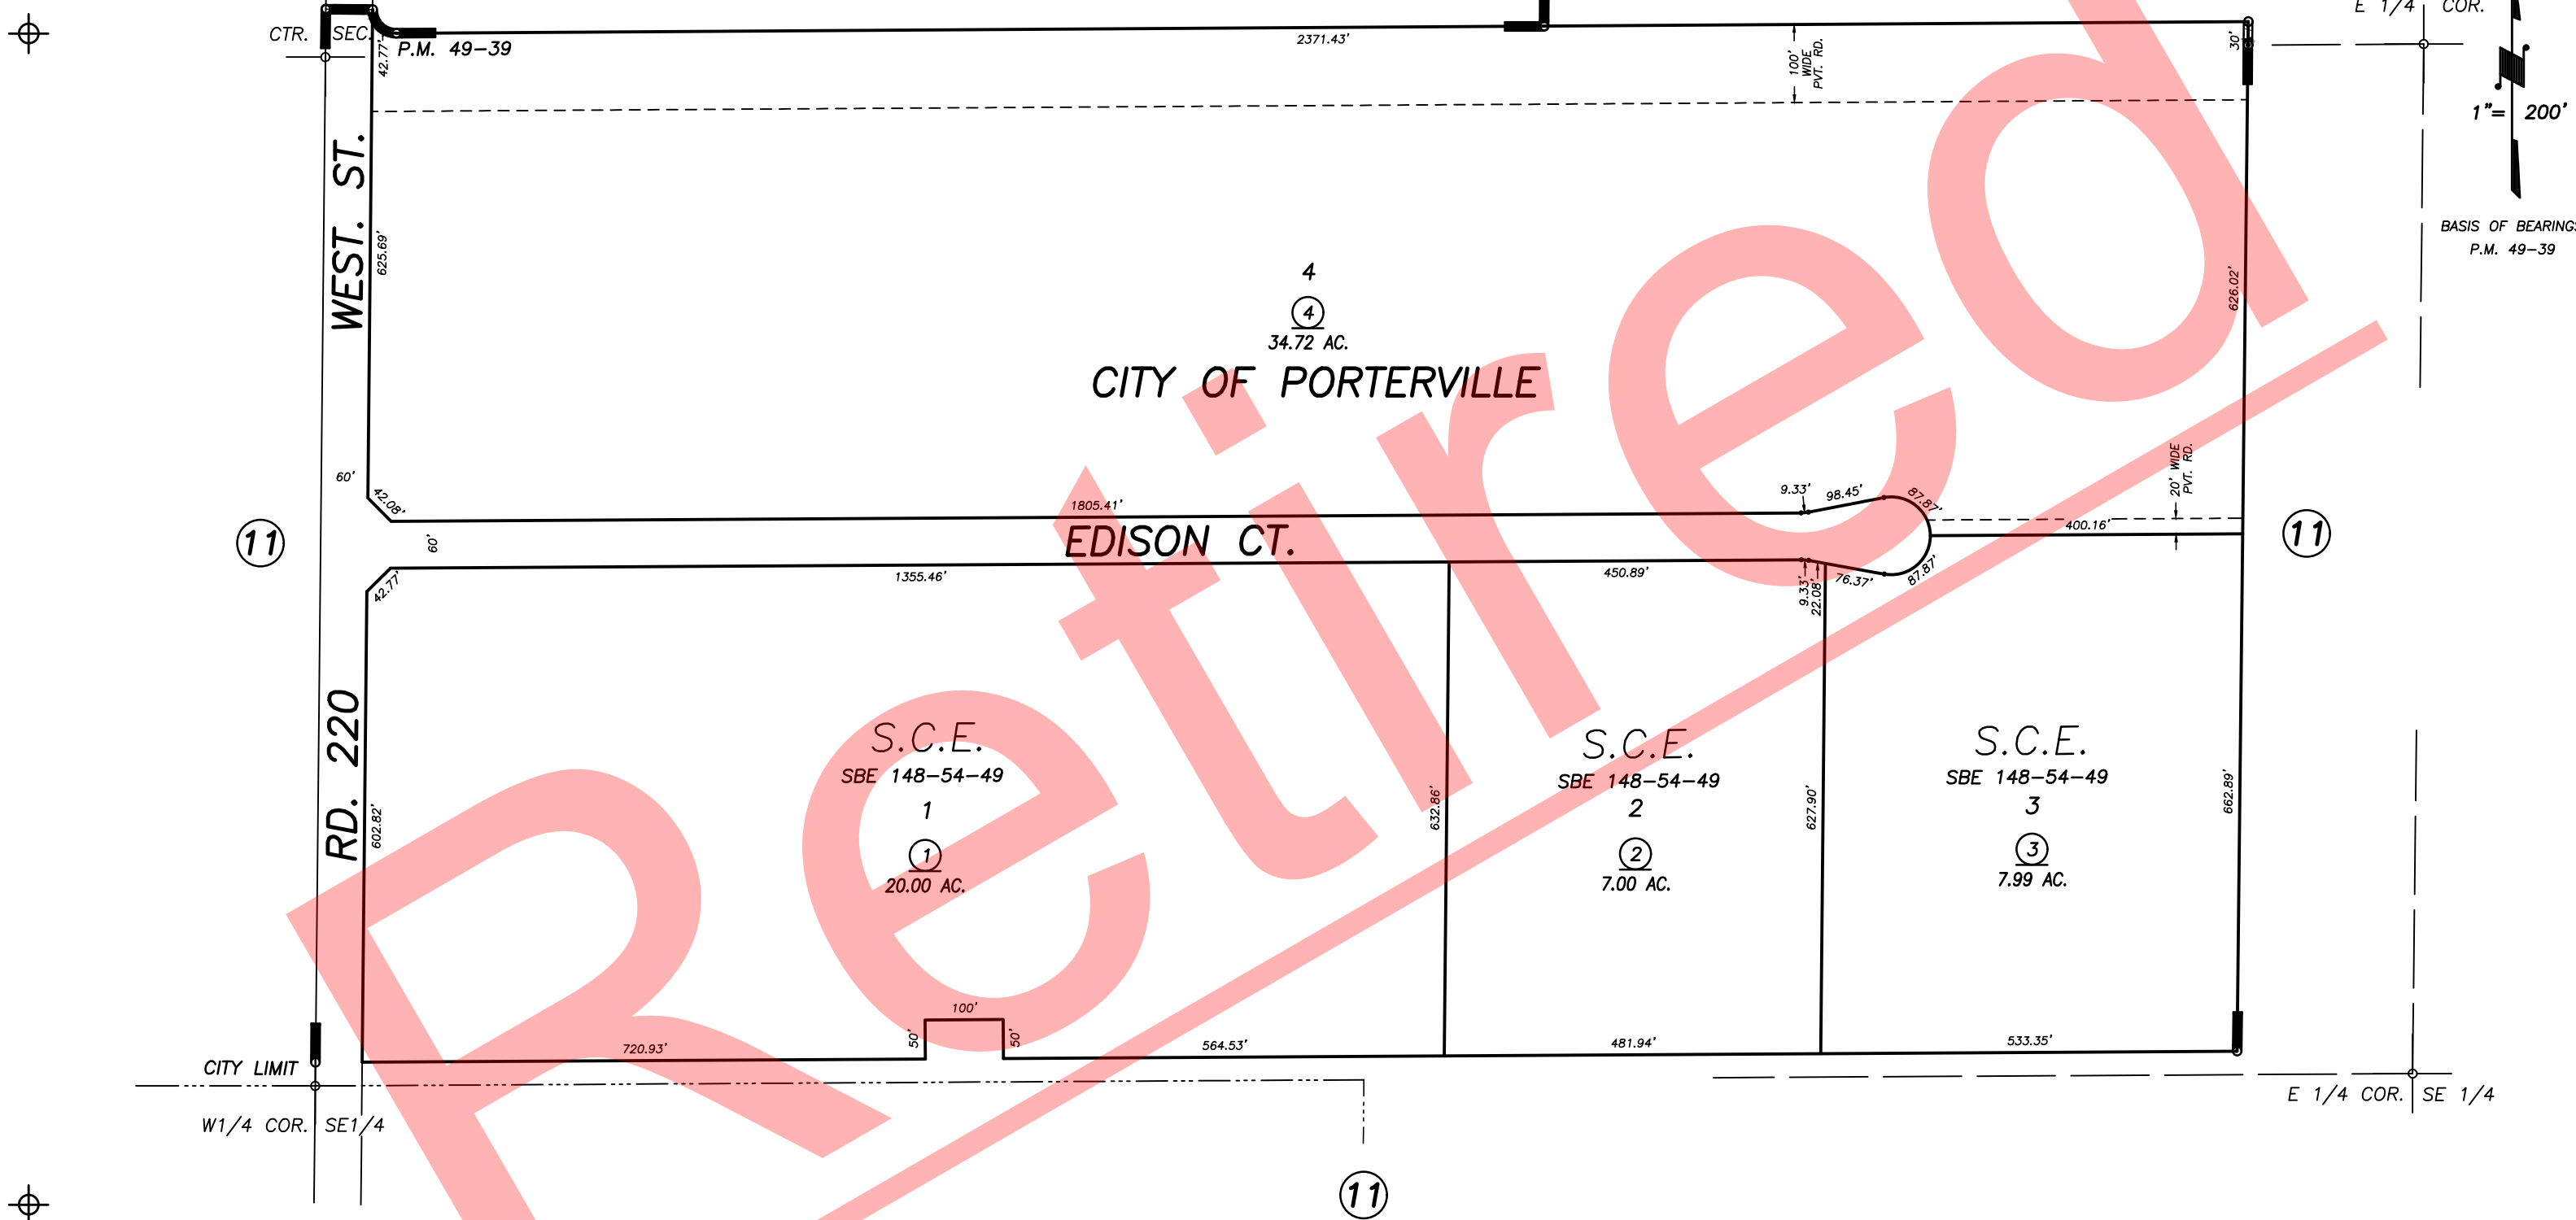

BASIS OF BEARINGS:
P.M. 49-39

POR. PARCEL MAP NO. 4834, P.M. 49-39

CITY OF PORTERVILLE
ASSESSOR'S MAPS BK. 302 , PG. 47
COUNTY OF TULARE, CALIFORNIA, U.S.A.

NOTE: Assessor's Parcel Numbers Shown in Circles (1) (123)
Assessor's Block Numbers Shown in Ellipses (40) (11)