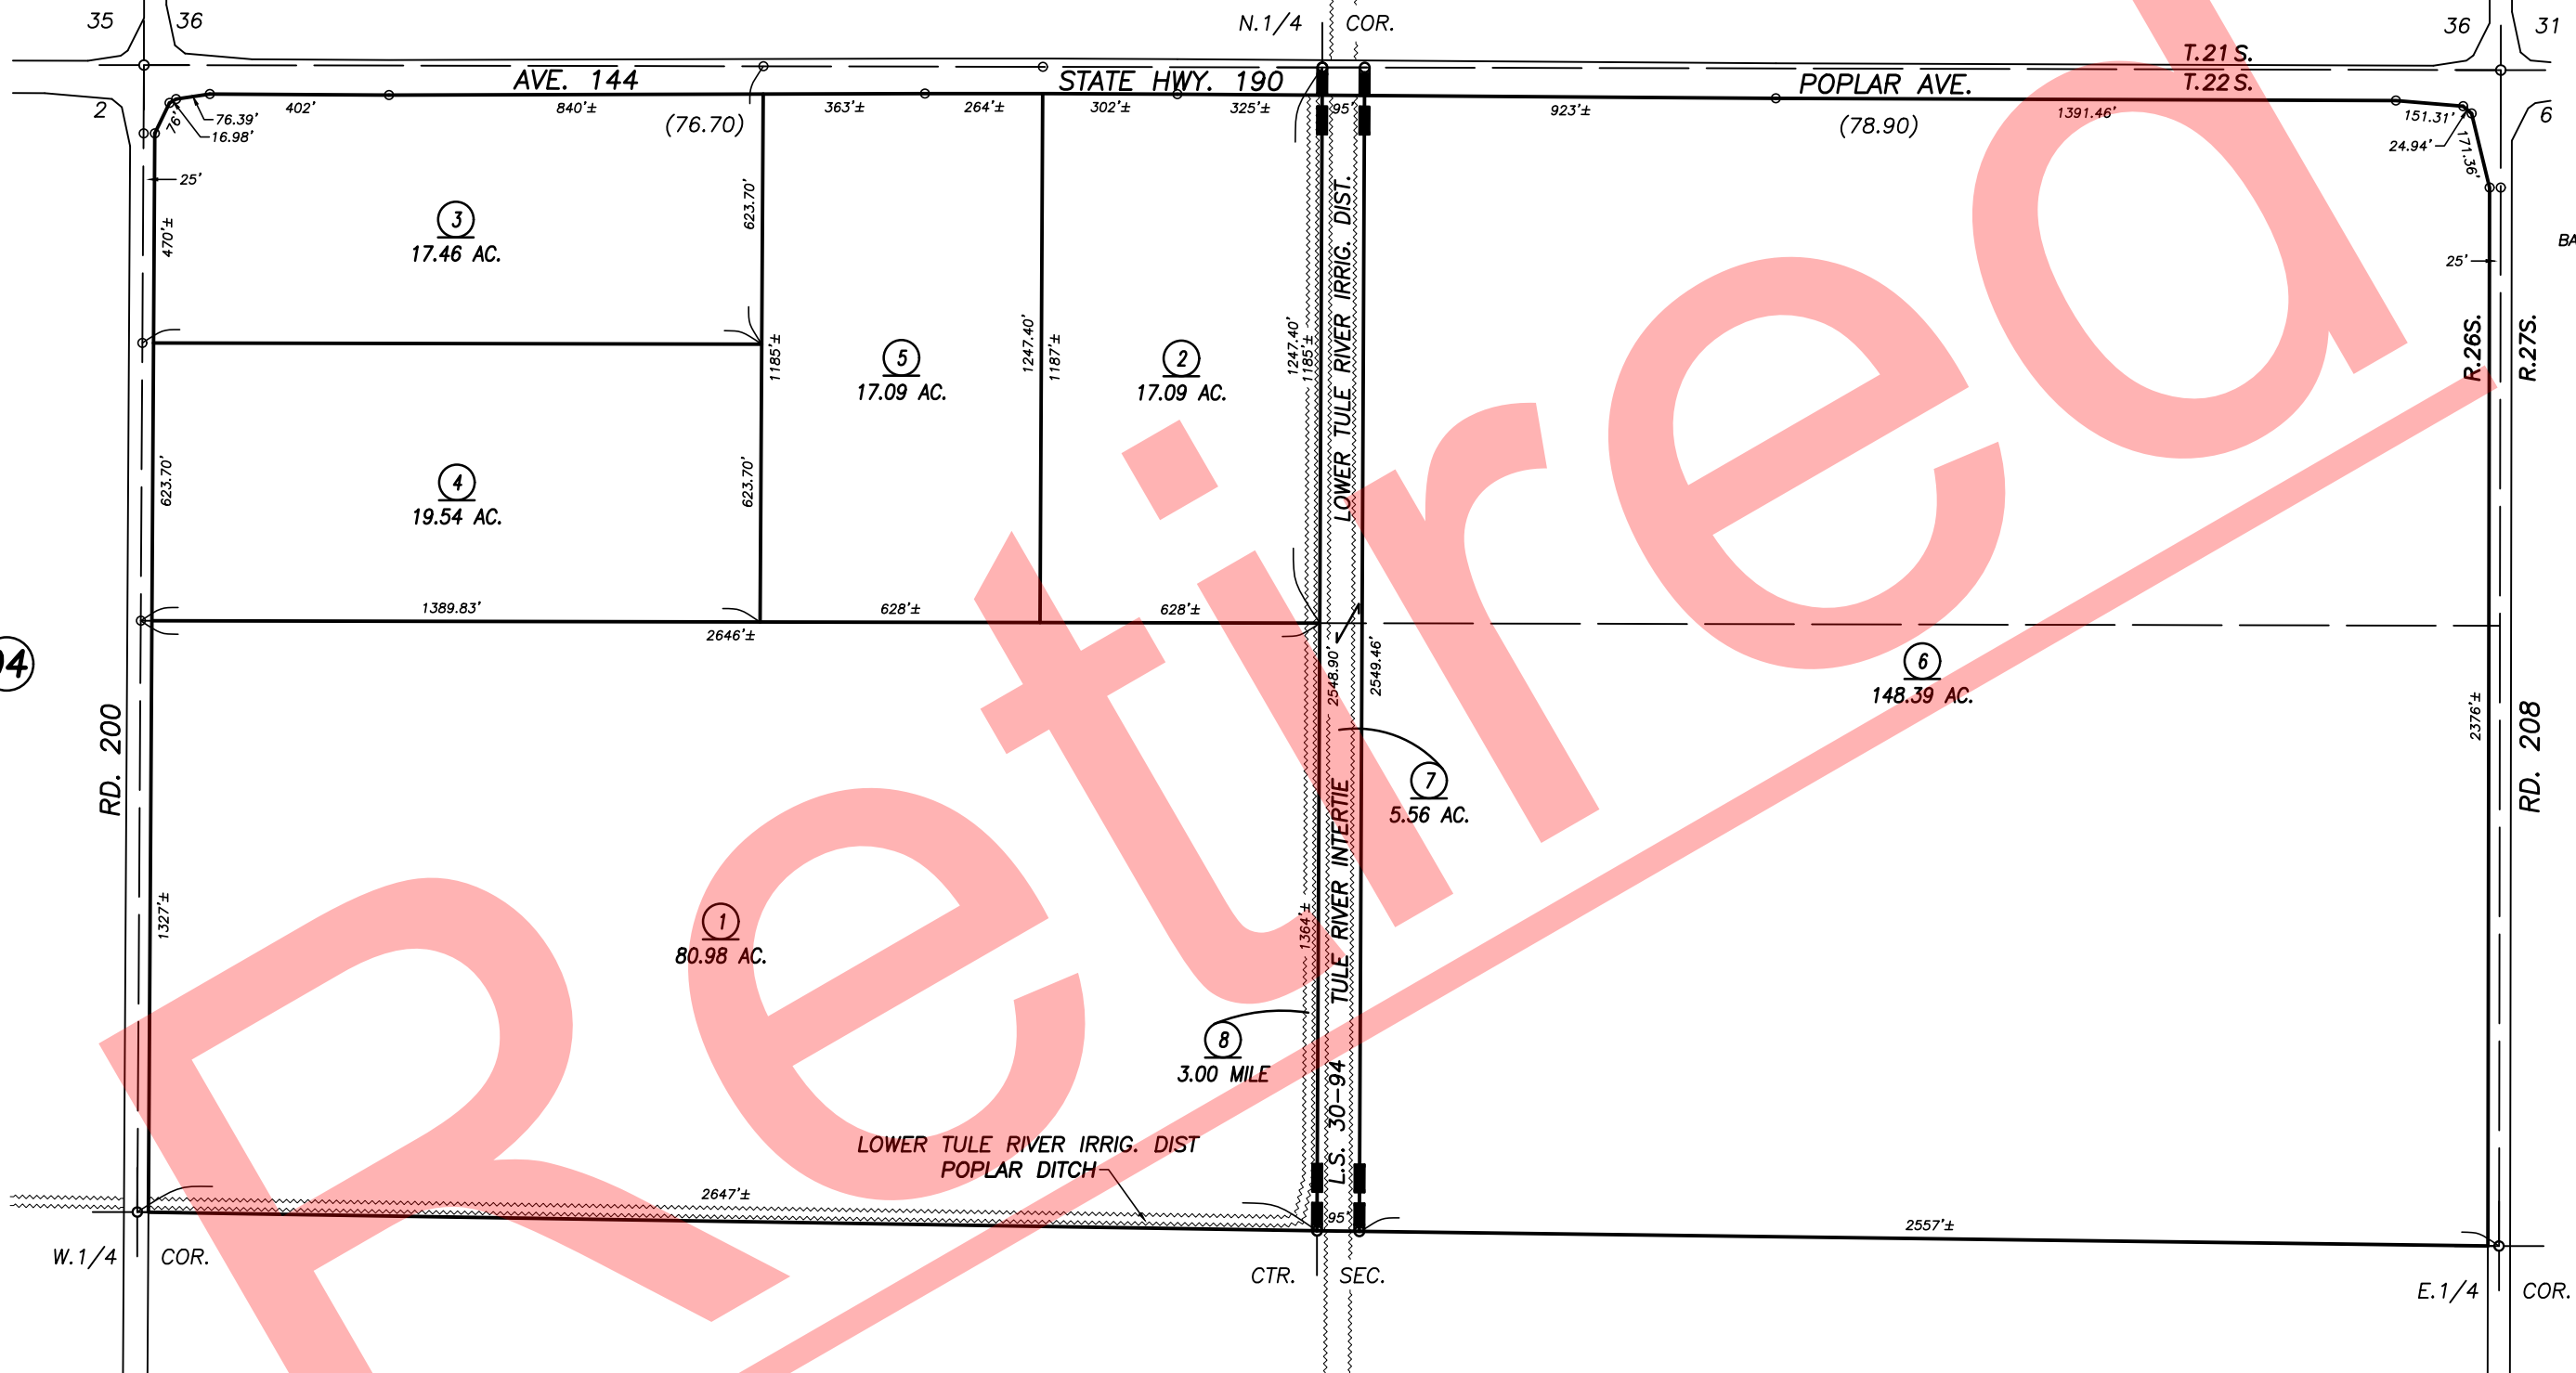

Bk.  
236

**DISCLAIMER**  
THIS MAP WAS PREPARED FOR LOCAL PROPERTY ASSESSMENT PURPOSES ONLY AND THE PARCELS SHOWN HEREON MAY NOT COMPLY WITH STATE AND LOCAL SUBDIVISION ORDINANCES, AND NO LIABILITY IS ASSUMED FOR THE USE OF THE INFORMATION SHOWN HEREON. R & T CODE SEC. 327, 408.3, ETC.

POR. RECORD OF SURVEY, L.S. 30-94

VICINITY OF PORTERVILLE  
ASSESSOR'S MAPS BK. 302 , PG. 50  
COUNTY OF TULARE, CALIFORNIA, U.S.A.

NOTE: Assessor's Parcel Numbers Shown in Circles (1) (123)  
Assessor's Block Numbers Shown in Ellipses (51) (123)