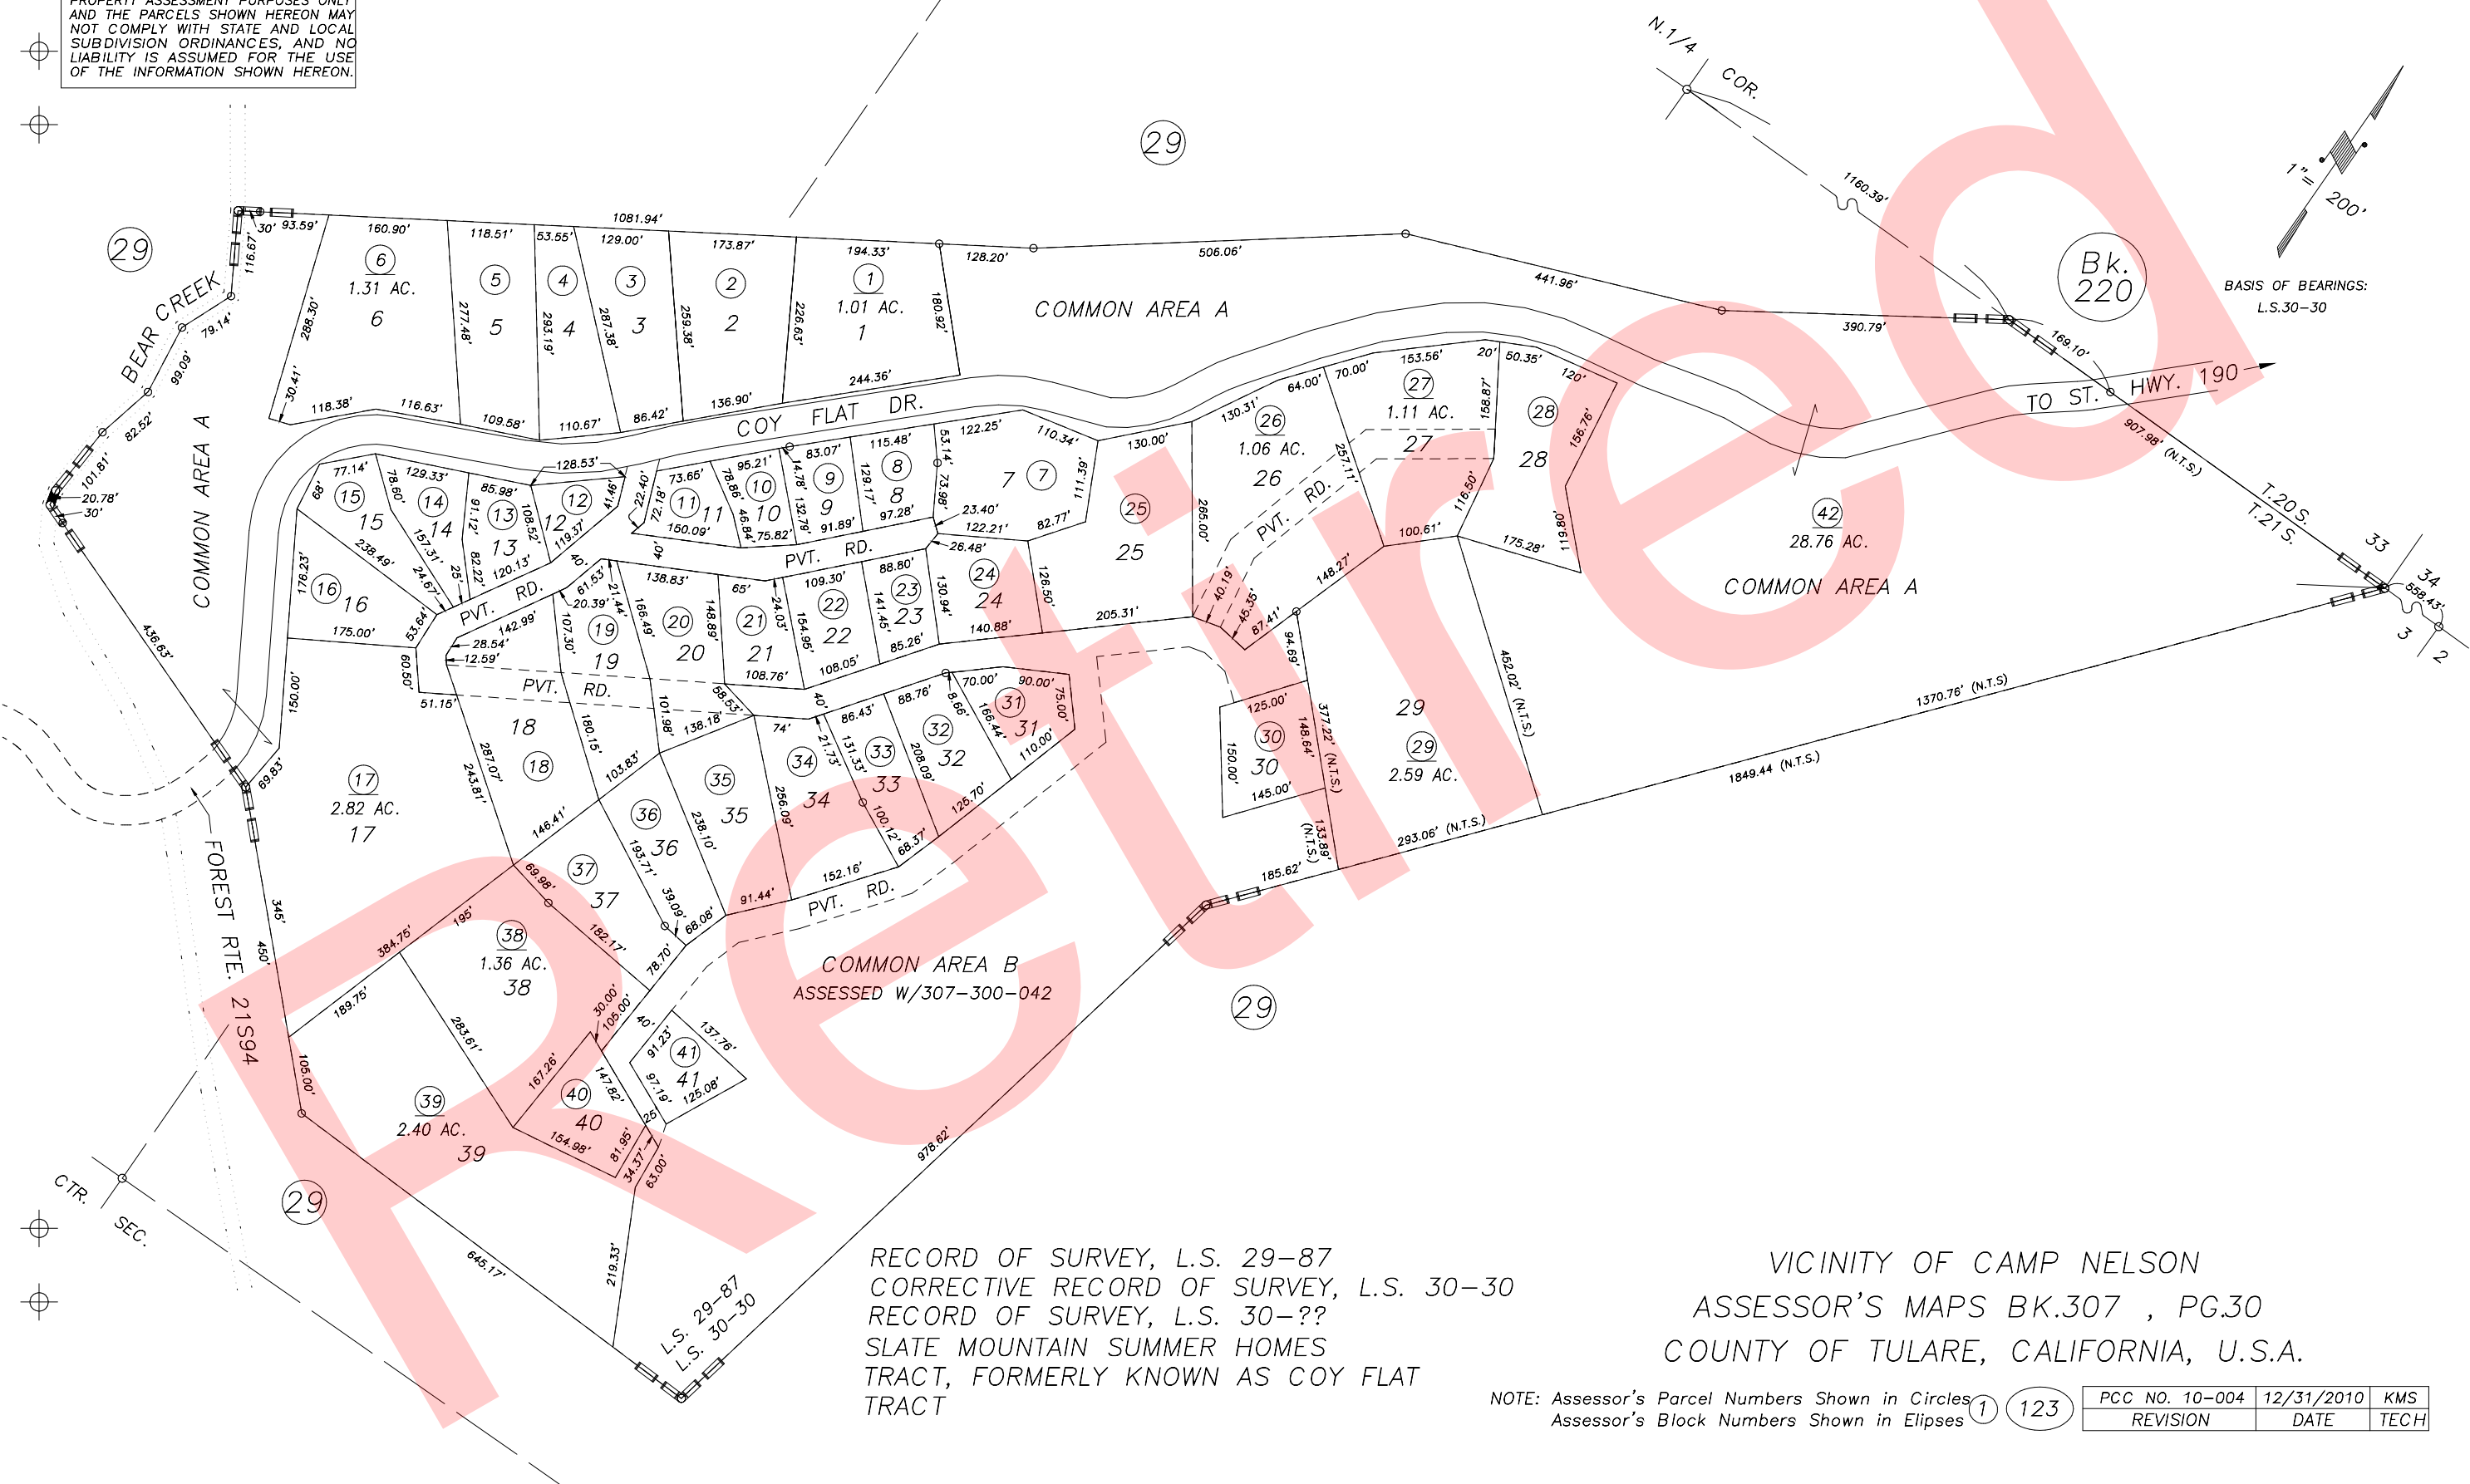

GOV'T. TRACT 49, SEC.3, T.21, R.31, M.D.B.&M.

Tax Area Codes 307-30
136-006

DISCLAIMER
THIS MAP WAS PREPARED FOR LOCAL PROPERTY ASSESSMENT PURPOSES ONLY AND THE PARCELS SHOWN HEREON MAY NOT COMPLY WITH STATE AND LOCAL SUBDIVISION ORDINANCES, AND NO LIABILITY IS ASSUMED FOR THE USE OF THE INFORMATION SHOWN HEREON.

RECORD OF SURVEY, L.S. 29-87
CORRECTIVE RECORD OF SURVEY, L.S. 30-30
RECORD OF SURVEY, L.S. 30-??
SLATE MOUNTAIN SUMMER HOMES TRACT, FORMERLY KNOWN AS COY FLAT TRACT

VICINITY OF CAMP NELSON
ASSESSOR'S MAPS BK.307 , PG.30
COUNTY OF TULARE, CALIFORNIA, U.S.A.

NOTE: Assessor's Parcel Numbers Shown in Circles (1) (123)
Assessor's Block Numbers Shown in Ellipses

PCC NO. 10-004	12/31/2010	KMS
REVISION	DATE	TECH